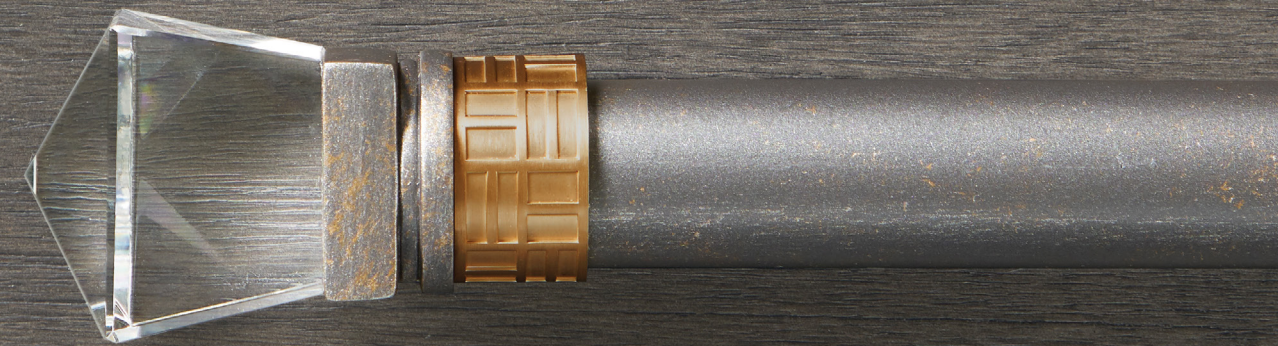

Clean Deco Style requires the extra Deco Cuff - Mix & Match
finishes for the ultimate customization »