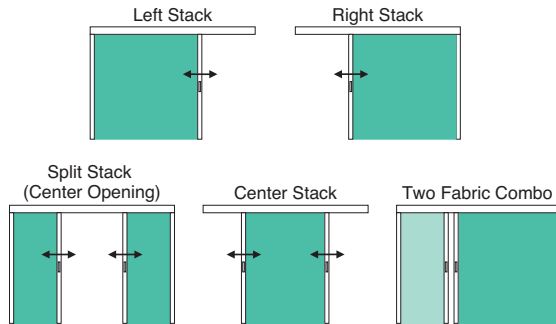

VERTICAL APPLICATION CONFIGURATION SPECIFICATIONS

NOTE: Use metal tape measure for all measurements. Measures to 1/8 inch.

VERTICAL APPLICATION

- Fits rectangular window and door openings
- Opens and closes from side to side; ideal for sliding glass doors & French doors
- Five fabric stacking options:
  1) left stack
  2) right stack
  3) split stack (center opening)
  4) center stack
  5) two fabric combo