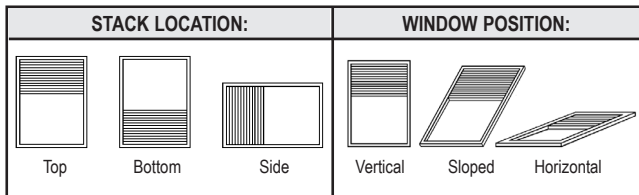

CLASSIC SKYLIGHT CONFIGURATION SPECIFICATIONS

NOTE: Use metal tape measure for all measurements. Measures to 1/8 inch.

CLASSIC SKYLIGHT

This easy to operate system holds shades in place. Perfect for skylights and other windows beyond reach.

- Hardware color: Aspen White (785)
- Manually operated with handle
- Ends of headrail, moving rail and anchor rail are enclosed by side tracks
- Features a two-cell fabric gasket attached to the headrail; eliminates light leakage when shade is closed
- 5' adjustable extension pole – extends to 10'

Note: Pleats will have a vertical orientation when side stack is ordered.

Optional Extension Pole
Extends 5' to 10'
(Part #400036-81511)