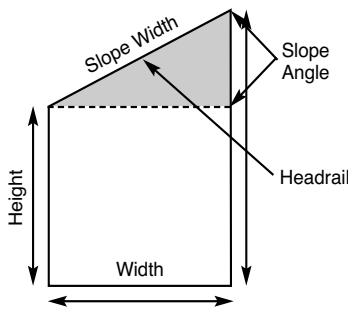

SPECIALTY SIZE STANDARDS & MEASURING INFORMATION

NOTE: Use metal tape measure for all measurements. Measures to 1/8 inch.

CIRCLES, QUARTER CIRCLES & ANGLE CUTS (TEMPLATE REQUIRED)

Refer to "Extra Charge Options" for Surcharge and Price Information

INSIDE MOUNT

Locate shape of window.
Width: Measure exact width(s)
Height: Measure exact height(s)
Diagonal: Measure height of diagonal(s) (for Angle Cuts)

OUTSIDE MOUNT

Locate shape of window.
Width: Measure desired width(s)
Height: Measure desired height(s)
Diagonal: Measure length of diagonal(s) (for Angle Cuts)

CIRCLES & QUARTER CIRCLE (TEMPLATE REQUIRED)

All Available	
Min. Width	12"
Max. Width	42"
NON-OPERABLE	

All Available	
Min. Width	12"
Max. Width	42"
NON-OPERABLE	

• Not Available with: 1-1/4", 2" Hybrid Pleat, Dimensions, 3/4" Semi-Sheer, 3/4" Sparkle Semi-Opaque

ANGLE CUTS (TEMPLATE REQUIRED)

ANGLED TOP (TEMPLATE REQUIRED)

ANGLED TOP - Non-Operable

	All 3/8" Semi- Opaque	All 3/4" Sheer and Semi-Opaque	All 3/8" & 3/4" Blackout	All Available Double Cell
Minimum Height (L/R)	3"	3"	3"	3"
Maximum Height	84"	84"	72"	84"
Maximum Area (sq ft)	35	35	35	35
MINIMUM SLOPE WIDTH				
0 - 30 Angle	12"	12"	12"	12"
MAXIMUM SLOPE WIDTH				
0 - 30 Angle	60"	60"	60"	60"

Angle Top n/a with: 3/4" Semi-Sheer, all 1-1/4" fabrics, 2" Hybrid Pleat, and Dimensions

HEXAGON & OCTAGON (TEMPLATE REQUIRED)

• Not Available with: 1-1/4", 2" Hybrid Pleat, Dimensions, 3/4" Semi-Sheer, 3/4" Sparkle Semi-Opaque
• Maximum width and maximum height – 30"
• Non-Operable ONLY