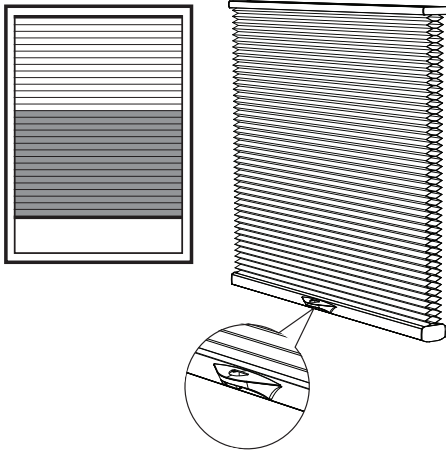

TRILIGHT CONFIGURATION SPECIFICATIONS

TRILIGHT – CORDLESS LIFT & LOCK

CORDLESS LIFT & LOCK SIZE STANDARDS				
	Honeycomb			2" Hybrid Pleat
	All 3/4" Semi-Opaque Fabrics	All 3/4" Blackout Fabrics	All 1/2" Double Cell Fabrics	All Fabrics
Min. Width (net)	12"	12"	12"	12"
Max. Width*	84"	84"	84"	84"
Max. Width-End Mount	48"	48"	48"	42"
Min. Height	12"	12"	12"	12"
Max. Height	84"	84"	84"	84"
Max. Area (sq. ft.)	49"	49"	49"	49"

* 3/8" single, 3/4" sheer/semi-sheer 1-1/4" and Dimensions fabrics are not available with TriLight.
** Willa Sheer max. width is 83".

Options:

- Color-Coordinated painted rails - no extra charge
  – Headrail, bottomrail, and middle rail, end caps, cord loops, and handles will color-coordinate to the bottom (honeycomb) fabric
- Fabric wrapped rails - surcharge applies
  – fabric wrapped headrail, bottomrail, and middle rail, end caps, cord loops, and handles will coordinate to the bottom (honeycomb) fabric

Must be specified when order is placed.

FINISHED DIMENSIONS

Adjustments are taken from ordered dimensions.
Measurements may vary +/- 1/8".

	Honeycomb	2" Hybrid Pleat
Inside (IB) Mounts		
Headrail unit	-1/4"	-1/4"
Shade height	Ordered Height	Ordered Height
Fabric width	-3/8"	-3/8"
End (EB) Mounts		
Headrail unit	-1/2"	-1/2"
Shade height	Ordered Height	Ordered Height
Fabric width	-5/8"	-5/8"
Outside (OB) Mount		
Headrail unit	Ordered Width	Ordered Width
Shade height	Ordered Height	Ordered Height
Fabric width	-1/8"	-1/8"

MOUNTING REQUIREMENTS

Use a metal tape measure for all measurements.

	Honeycomb	2" Hybrid Pleat
Inside (IB) & End (EB) Mounts		
Minimum mounting depth	1-1/4"	1-1/4"
Minimum mounting depth, flush mount:	2-1/4"	2-1/4"
End (OB) Mount		
Minimum flat vertical surface	2"	2"
Outside (OB) Mount		
Minimum flat vertical surface	1"	1"

Note: Inside mount with hold down brackets deductions:
Headrail - 1/2", Fabric - 5/8", Bottomrail - 1/2"

FABRIC AND HARDWARE STACKING

- **HONEYCOMB CORDLESS LIFT & LOCK TRILIGHT:** Take 2-1/4" for bottomrail and intermediate rail, plus 5/8" for headrail, plus 1/8" for each 12" of honeycomb shade height, plus 1/8" for each 12" of pleated shade height.
- **2" HYBRID PLEAT CORDLESS LIFT & LOCK TRILIGHT:** Take 2-1/4" for bottomrail and intermediate rail, plus 5/8" for headrail, plus 1/4" for each 12" of shade height, plus 1/8" for each 12" of pleated shade height. Allow 1-1/2" for fabric fold over.