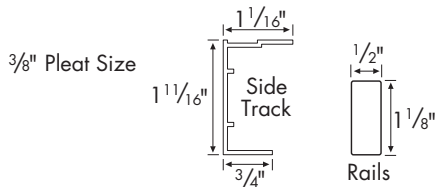

Note: Pleats will have a vertical orientation when side stack is ordered.

Optional Extension Pole
Extends 5' to 10'
(Part #400036-81511)

CLASSIC SKYLIGHT – SIZE STANDARDS

	Honeycomb
	All Fabrics *
Min. Width	18"
Max. Width	60"
Min. Height	6"
Max. Height	72"
Max Area (sq. ft.)	25