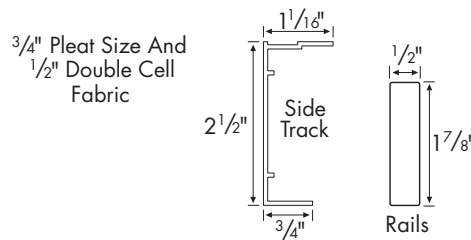

Note: Pleats will have a vertical orientation when side stack is ordered.

Optional Extension Pole
Extends 5' to 10'
(Part #400036-81511)

CLASSIC SKYLIGHT – SIZE STANDARDS

	Honeycomb
	All Fabrics *
Min. Width	18"
Max. Width	60"
Min. Height	6"
Max. Height	72"
Max Area (sq. ft.)	25