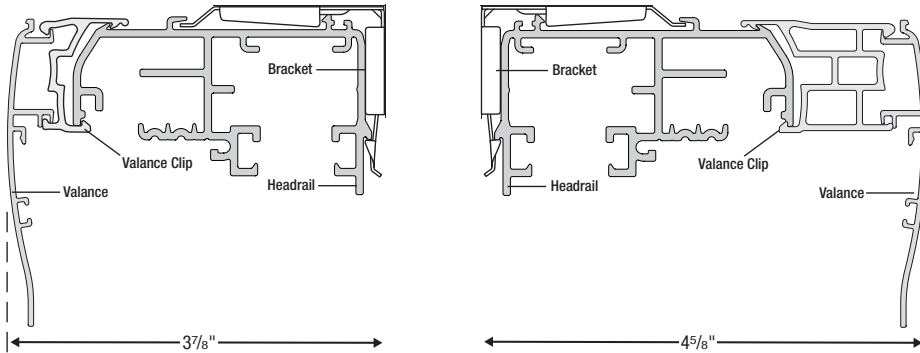

Top Rail Dimensions

VERTICAL APPLICATION – SIZE STANDARDS

	Honeycomb				2" Hybrid Pleat	2" Hybrid Pleat	1-1/4" pleat
	Sheer Fabric	3/4" Fabrics	3/4" Serene Fabric	All 3/4" Blackout Fabrics	Peaceful Allure	Semi-Opaque & Blackout	Semi-Opaque & Blackout Fabrics
Min. Width	12"	12"	12"	12"	12"	12"	12"
Max. Width Side & Center Stack	120"	168"	168"	168"	120"	120"	120"
Max. Width Split Stack	240"	336"	336"	336"	240"	240"	240"
Max. Width Two Fabric Combo	120"	168"	168"	168"			120"
Min. Height	24"	24"	24"	24"	24"	24"	24"
Max. Height	120"	120"	120"	120"	120"	120"	120"
Max Sq. ft. Side & Center Stack	100" / panel	140" / panel	120" / panel	120" / panel	100"	100"	100" / panel
Max Sq. ft. Split Stack	100" / panel	140" / panel	120" / panel	120" / panel	100" / panel	100" / panel	100" / panel
Max Sq. ft. Two Fabric Combo	100" / panel	140" / panel	120" / panel	120" / panel	N/A	N/A	100" / panel

Vertical Application not available with any 3/8", 3/8" blackout, 3/4" semi sheer, 1/2" double cell, or Dimensions

*HS4 - 3/4" Glimmer Blackout Max Sq. ft is 100 for Side Stack and Split Stack

NOTE: Stack is 6-1/2" space per side when fully opened, regardless of shade width

NOTE: The Vertical Application headrail color is Aspen White (785)

- Split stack up to 336"
- TFC not available for Hybrid Pleat
  - Hardware color follows the fabric that stacks on the left
  - CANNOT combine two different pleat sizes
  - Max width use the smaller of the two fabrics

Standard Valance Returns	
3/4" Pleat	3-1/4"
1-1/4" Pleat.	4"
Hybrid Fabric.	4-3/8"