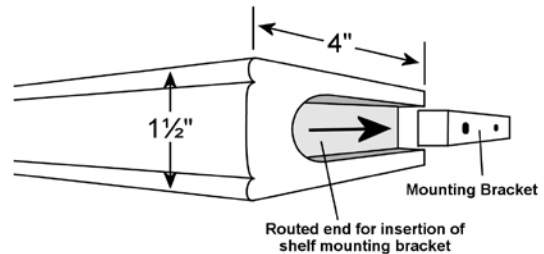

Size Standards

- Dimensions
 - Height: 1 1/2"
 - Depth: 4" (Can be cut down to 2" minimum upon request)
 - Maximum Length: 8'

Ordering Notes

- Must be installed below the radius of window as routed ends are square
- Specify exact width from jamb to jamb. A 1/16" deduction will be taken by Lafayette
- Ordered separate from Allure Shade (Priced by lineal foot - round up from exact width to next highest lineal foot)
- **Exclusions:** Outside mount applications, Sundown, Couplitaire and Visionaire options