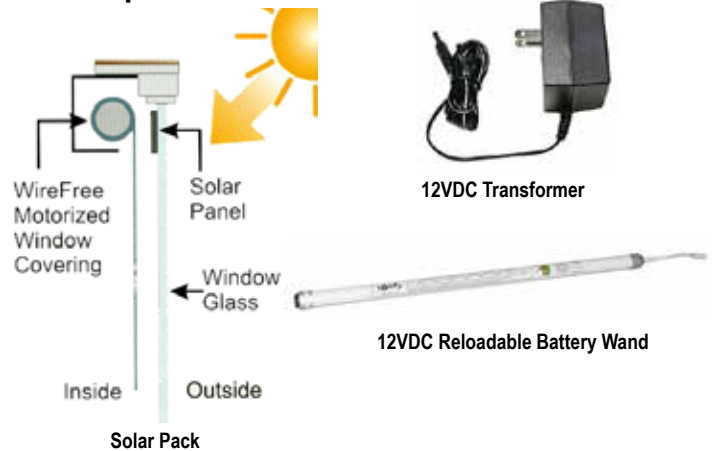

Size Standards

- See [Size Standards](#), including [Maximum Area](#), on page 4
- Maximum Area cannot be exceeded for any shade
- The minimum width: 16"
- The minimum length: 12"

Options

- Exposed Roller - See page 24
- Power
  - 12V DC Power Supply (Individual)
  - 12V DC Power Supply Distributed Power (Large Applications)
  - Solar Pack
- Controls
  - Remotes
    - 1 Channel Modulis (White)
    - 5 Channel Modulis (White)
    - 1 Channel Telis (White, Black, Silver)
    - 5 Channel Telis (White, Black, Silver)
    - 16 Channel Telis (White, Silver)
  - Wall Switches (Black, White, Ivory)
    - 1 Channel
    - 5 Channel

Ordering Notes

- Specify Inside or Outside Mount.
- Order Transmitter(s) or Wall Switch(s) as required
- Check for other options required that are available
- Choose left or right side for power cord and motor
- Price as a standard shade, add the motor surcharge per shade and other surcharges (transmitters, etc.)
- Specify desired channel(s) for programming
- **Window length is required** so that the limits can be set
- **Exclusions:** Sundown and Visionaire options

Motorization Services

- Motorization Skill Set offered in Customer Service
  - 800-342-5523
  - motor@lafvb.com
- Technical Support by trained Customer Service Agents
- Assistance in the specification of large motorization applications
- Liason between dealers/designers, electricians and home automation integrators

Power Options