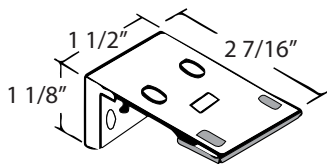

Product Information

Brackets, Measuring and General Information

Bracket Dimensions

**Installation Bracket
Small Cassette, Sure-Lift**
Item # 80-30053-xx

03-Black, 09-Vanilla, 11-White, 38-Bronze