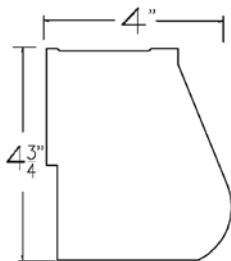

Mounting Requirements

- Outside Mount (OB) ONLY
 - Minimum Mounting Depth: 3 5/16"

Sundown Cassette

Finished Dimensions

- Outside Mount (OB)
 - Cassette: Ordered Width
 - Shade Height: Ordered Height
 - Fabric Width: -1 1/8"
- Light Gaps
 - Outside Mount (OB)
 - ♦ Control Side: 3/4"
 - ♦ Non-Control Side: 7/16"