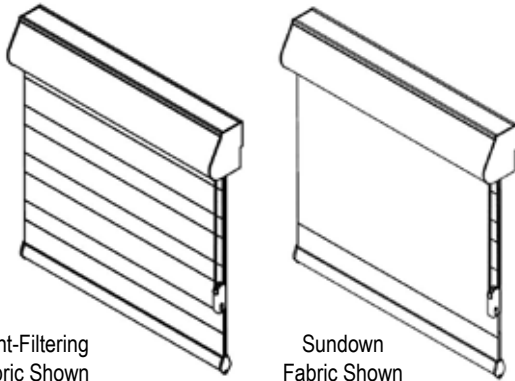

Product Information

Allure Transitional Shades - Sundown

Product Features

- Fits rectangular window openings
- Combines Allure light-filtering fabric with Allure Sundown fabric on one roller for superior light control.
- Clutch operated with beaded loop chain
- Includes a fabric covered color coordinated cassette
- Color coordinated (to light-filtering fabric) beaded chain and end caps
  See pages 26-28 for color coordination chart

Light-Filtering
Fabric Shown

Sundown
Fabric Shown

Size Standards

See Size Standards on page 3

Important Child Safety Note

The revised American National Standard for Safety of Corded Window Covering products requires that shades with cord loops must be mounted with functioning cord tensioners that have not been modified from original specifications.

Continuous Bead Chain Drops

Shade Length	Drop	Shade Length	Drop
Up to 18"	12"	66 1/16" - 78"	60"
18 1/16" - 30"	18"	78 1/16" - 90"	72"
30 1/16" - 42"	24"	90 1/16" - 102"	84"
42 1/16" - 54"	36"	Over 102"	96"
54 1/16" - 66"	48"		

- For inside mount - Chain length must be at least 6" shorter than ordered length to ensure proper tensioner installation.

Hardware Included

- Installation Brackets

Options

- No Charge
  - Extension Brackets
  - Hardware Color Substitution
  - Magnetic Hold Down Brackets
  - Optional Chain Lengths - See Standard Chain Drops Chart above
- Surcharge
  - Mixed Metal Designer Accents - See page 24
  - Metal Bead Chain
  - Fabric Wrapped Bottom Rail
  - FR Coating - See page 24

Ordering Notes

- Available as Outside Mount Only
- **Exclusions:** 2-On-1 Headrail, Motorization, Inside Mount
- To price, add the Allure fabric base price to the Sundown fabric surcharge.

Caution

- When transitioning from light-filtering to room-darkening fabric, the bottom rail will drop below the ordered length. Once completely lowered, the bottom rail will raise back to its ordered length. The extra drop experienced during transition can distort and damage the fabric if the bottom rail hits the window sill.
- Fabric Covered Sundown Cassette - Will have sheer and solid fabric layered to create a unique appearance (See photo below). Therefore a Small Cassette and Sundown cassette will not have the same appearance within a room.

Mounting Requirements

- Outside Mount (OB) ONLY
  - Minimum Mounting Depth: 3 5/16"