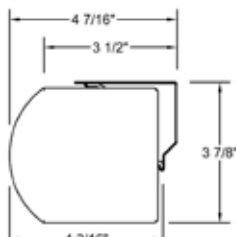

Mounting Requirements

- Inside Mount (IB)
 - Minimum Mounting Depth
 - ♦ Small Cassette: 1 3/8"
 - ♦ Large Cassette: 1 1/4"
 - Mounting Depth, flush mount
 - ♦ Small Cassette: 3 5/8"
 - ♦ Large Cassette: 4 7/16"

Small Cassette

Large Cassette

Finished Dimensions

- Inside Mount (IB)
 - Cassette: -1/8"
 - Shade Height: -1/8"
 - Fabric Width: -1 1/4"
- Outside Mount (OB)
 - Cassette: Ordered Width
 - Shade Height: Ordered Height
 - Fabric Width: -1 1/8"
- Light Gaps
 - Inside Mount (IB) - Includes 1/16" for IB
 - ♦ Control Side: 3/4"
 - ♦ Non-Control Side: 5/16"
 - Outside Mount (OB)
 - ♦ Control Side: 11/16"
 - ♦ Non-Control Side: 7/16"
- 2-On-1 Headrail Center Gap: 5/8"