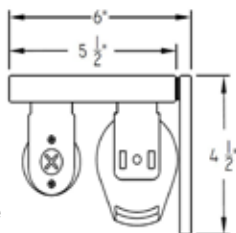

Mounting Requirements

- Inside Mount (IB)
 - Minimum Mounting Depth: 3"
 - Minimum Mounting Depth, Flush mount: 6"

Couplitaire

Finished Dimensions

- Inside Mount (IB)
 - Fabric Width
 - ♦ Allure: -1 3/16"
 - ♦ Privacy Shade:
 - ~ EZ Lift: -1 1/16"
 - ~ Clutch: -1 3/16"
 - Finished Width : -1/8" when fully recessed, +7/8 for valance returns when partially recessed
- Outside Mount (OB)
 - Fabric Width
 - ♦ Allure: -1 1/16"
 - ♦ Privacy Shade:
 - ~ EZ Lift: -15/16"
 - ~ Clutch: -1 1/16"
 - Finished Width : Ordered width (+1" for valance)
- Light Gaps - Allure Shade
 - Inside Mount (IB) - Includes 1/16" for IB
 - ♦ Control Side 5/8"
 - ♦ Non-Control Side 5/16"
 - Outside Mount (OB) - Not including 1/2" for valance
 - ♦ Control Side 1/2"
 - ♦ Non-Control Side 1/8"
- Light Gaps - Roller Shade
 - Inside Mount (IB) - Includes 1/16" for IB
 - ♦ Control Side 5/16"
 - ♦ Non-Control Side 5/16"
 - Outside Mount (OB) - Not including 1/2" for valance
 - ♦ Control Side 1/4"
 - ♦ Non-Control Side 1/4"