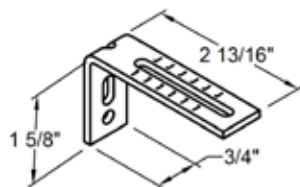

Bracket Dimensions

**Installation Bracket
Small Cassette, Sure-Lift**
Item # 80-30053-xx

03-Black, 09-Vanilla, 11-White, 38-Bronze

**Installation Bracket
Large Cassette**
Item # 100-37000-82

**Installation Bracket
Sundown Cassette**
Item # 80-45053-00