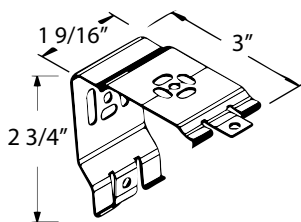

Bracket Dimensions

**Installation Bracket
Small Cassette, Sure-Lift**
Item # 80-30053-xx

03-Black, 09-Vanilla, 11-White, 38-Bronze

**Installation Bracket
Large Cassette**
Item # 100-37000-82

**Installation Bracket
Sundown Cassette**
Item # 80-45053-00