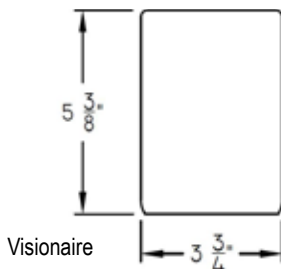

Size Standards

See Size Standards on pages 3

Hardware Included

- Installation Brackets
- Cord Cleat

Mounting Requirements

- Outside Mount (OB) ONLY

Shade Width Ranges Available:
(Fabric width coverage is -2 7/8")
For complete coverage - add at least 3" to 6" to window opening size.