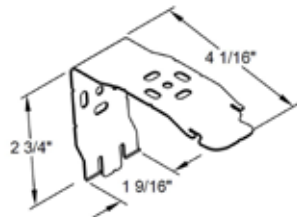

**Installation Bracket
Visionaire**
Item # 80-60053-00