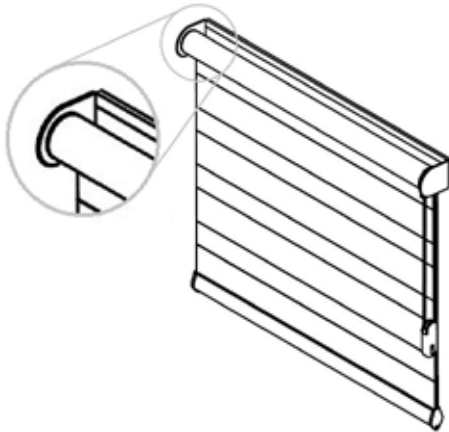

Product Information

Allure Transitional Shades - Modernaire

Product Features

- Fits rectangular window openings
- Clutch operated with beaded loop chain
- Color coordinated beaded chain and bottom rail
- See pages 26-28 for color coordination chart
- Uses the Raceway headrail (with no cassette)
- Available in colors: White, Black and Vanilla