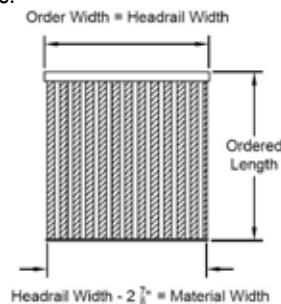

Continuous Bead Chain Drops

See page 15 for Bead Chain Chart

Options

- Control available on either left or right side
- Surcharge
  - Fabric Wrapped Bottom Rail
  - FR Coating - See page 24

Ordering Notes

- **Exclusions:** Inside Mount, Motorization
- **Important:** Order at least 3" to 6" wider than window opening

Shade Operation

The transition of light is created with dual panels of fabric alternating between sheer and semi-opaque or opaque vertical fabric vanes. As the panels move, the layers bypass on the window creating different levels of light-filtering options. You can raise and lower your shades while still controlling the amount of light and your view.

Caution

- Vertical Vane Alignment - Full solid vane on both ends of shade may not be guaranteed.
- Fabric Covered Headrail - On certain fabrics (see page 3), headrail will have sheer and solid fabric layered to create a unique appearance.

# of Solid Vanes	Discreet		Mystic	
	Minimum Width	Maximum Width	Minimum Width	Maximum Width
6	-	-	-	-
7	-	-	-	-
8	38 7/8"	to 41 7/16"	38 7/8"	to 39 15/16"
9	44"	to 46 1/2"	42 3/8"	to 44 13/16"
10	48 15/16"	to 51 9/16"	47 1/4"	to 49 11/16"
11	54 1/8"	to 56 5/8"	52 1/8"	to 54 9/16"
12	59 1/8"	to 61 11/16"	57"	to 59 7/16"
13	64 1/4"	to 66 3/4"	61 7/8"	to 64 5/16"
14	69 1/4"	to 71 13/16"	66 3/4"	to 69 3/16"
15	74 3/8"	to 76 7/8"	71 5/8"	to 74 1/16"
16	79 7/16"	to 81 15/16"	76 1/2"	to 78 15/16"
17	84 1/2"	to 87"	81 3/8"	to 83 13/16"
18	89 1/2"	to 92 1/16"	86 1/4"	to 88 11/16"
19	94 5/8"	to 97 1/8"	91 1/8"	to 93 9/16"
20	-	-	96"	to 98 7/16"
Width Tolerance	(+3" / -0")		(+2 3/4" / -0")