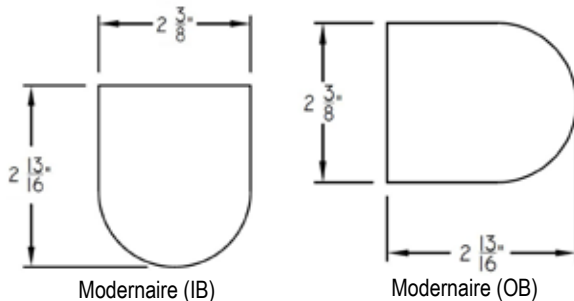

Mounting Requirements

- Inside Mount (IB)
  - Minimum Mounting Depth: 2"
  - Minimum Mounting Depth, Flush mount: 2 13/16"