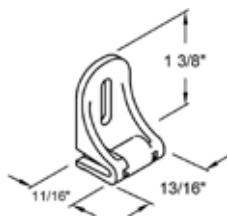

**Magnetic Hold Down
Bracket**
Item # 15-9108