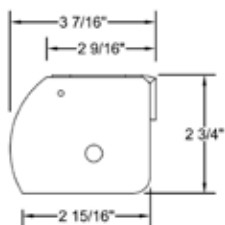

Mounting Requirements

- Inside Mount (IB)
 - Minimum Mounting Depth: 2"
 - Mounting Depth, flush mount: **3 7/16"**

Finished Dimensions

- Inside Mount (IB)
 - Cassette: -1/8"
 - Shade Height: -1/8"
 - Fabric Width: -1 7/16"
- Outside Mount (OB)
 - Cassette: Ordered Width
 - Shade Height: Ordered Height
 - Fabric Width: -1 5/16"
- Light Gaps
 - Inside Mount (IB) - Includes 1/16" for IB
 - ♦ Control Side: -1 1/16"
 - ♦ Non-Control Side: -3/8"
 - Outside Mount (OB)
 - ♦ Control Side: -1"
 - ♦ Non-Control Side: -5/16"