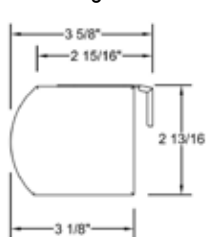

Small Cassette

Large Cassette

Finished Dimensions

- Inside Mount (IB)
 - Cassette: -1/8"
 - Shade Height: -1/8"
 - Fabric Width: -1 1/4"
- Outside Mount (OB)
 - Cassette: Ordered Width
 - Shade Height: Ordered Height
 - Fabric Width: -1 1/8"
- Light Gaps
 - Inside Mount (IB) - Includes 1/16" for IB
 - ♦ Control Side: 3/4"
 - ♦ Non-Control Side: 5/16"
 - Outside Mount (OB)
 - ♦ Control Side: 11/16"
 - ♦ Non-Control Side: 7/16"
- 2-On-1 Headrail Center Gap: 5/8"