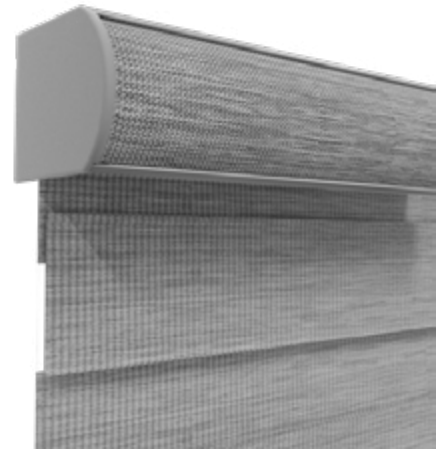

Options

- [No Charge Options and Availability](#)
- [Surcharge Options and Availability](#)
- [Design Option Details](#)
- [Exclusions](#)

Ordering Notes

- **Vane Alignment** - Must be requested at time of order. We can not guarantee vane alignment for more than 4 shades together.
- For 2-On-1 headrail, controls must be on left and right side.
- Allure transitional shades will come set to stop in the closed position at ordered length.
- Max width for 2-on-1 headrail is 156"

Caution

- Fabric Covered Large Cassette - With certain fabrics, ([Fabric Information](#)) Large Cassette will have sheer and solid fabric layered to create a unique appearance (See photo). Therefore a Small Cassette and Large Cassette will not have the same appearance within a room.
- Vane positioning from front of shade to rear may vary up to 1/8" from one end of the shade to the other. For wider shades, this variance could increase slightly.

Shade Operation

The transition of light is created with dual layers of fabric alternating between sheer and semi-opaque or opaque horizontal fabric vanes. As the fabric moves the layers bypass on the window creating different levels of light-filtering options. You can raise and lower your shades while still controlling the amount of light and your view.

Small Cassette

Large Cassette

Double Layered Large Cassette

Available in: White, Vanilla, Brushed Nickel, Bronze and Black

Pricing

Product Information - Modern Cassette

Modern Cassette System Features

- Fits rectangular window openings.
- Available in Black, Bronze, Brushed Nickel, Vanilla and White. [View Color Coordination](#)
- Fabric inserted into front of cassette.
- The metal hem and end caps help prevent the shade material from rolling completely into the cassette.