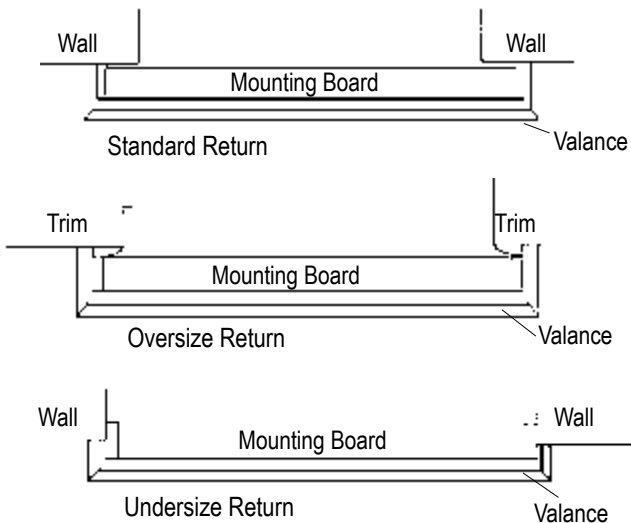

Design Options - Valances and Metal Accents

Fabric Wrapped Valances

- Available on board mounted Allure shades.
- A board wrapped in shade material, attached with velcro to a painted or stained color coordinated dust cover.
- 4 5/8" or 7" valance has velcro attachment to the board.
- Maximum width of valance is fabric width. Valances over 95" will have a splice. A fabric keystone is included to cover 2" splice.
- On certain fabrics, ([Fabric Information](#)) Fabric Wrapped Valance will have sheer and solid fabric layered to create a unique appearance.

Mixed Metal Designer Accents

- The face of the cassette can be covered with one of five Designer Accent materials.
- The front and back of the bottom rail is also wrapped in the same selection.
- Available for Small and Large Cassette, Accu-Rise and motorized systems.
- Maximum width 120".
- For 2-on-1 Headrail use overall width to price.
- Hardware is color-coordinated to Allure material unless specified.
- Colors available: Brushed Sterling, Brushed Titanium, Brushed Graphite, Bronze Shimmer, and Bronze Pearl. Samples are available using [MySwatch](#)

Fabric Wrapped Valance Returns