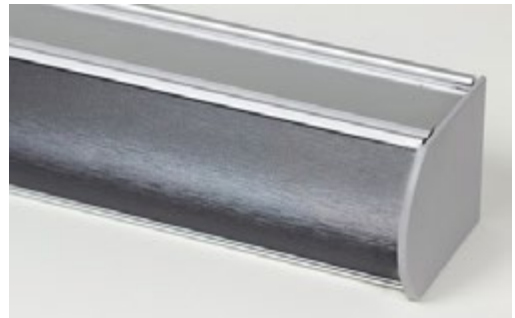

Mixed Metal Designer Accents

- The face of the cassette can be covered with one of five Designer Accent materials.
- The front and back of the bottom rail is also wrapped in the same selection.
- Available for Small and Large Cassette, Accu-Rise and motorized systems.
- Maximum width 120".
- For 2-on-1 Headrail use overall width to price.
- Hardware is color-coordinated to Allure material unless specified.
- Colors available: Brushed Sterling, Brushed Titanium, Brushed Graphite, Bronze Shimmer, and Bronze Pearl. Samples are available using [MySwatch](#)

Cassette with Mixed Metal Accents

Fabric Wrapped Valance Returns

- For inside mounts, no returns will be sent unless specified (see undersize return).
- **Standard Return** - The standard return is 3 1/4" (measured from the back of valance) with a 3" mounting board.
- **Oversize Return** - required for an outside mount on trim or when using extension brackets. The size you specify is equal to the depth of the trim (wall to the high point of the trim) or the depth of the extension brackets. We will add that measure to the standard return.
- **Undersize Return** - required for an inside mount protruding into the room. The size you specify is equal to the recessed mounting depth.
- **Exact Size Return** - The size you specify is equal to the measurement from the back of the return to the back of the valance face (inside miter).
- **Minimum Return:** 1"
- **Maximum Return:** 7"
- Valances wider than 95" will be spliced with a fabric keystone