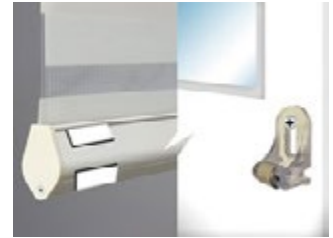

Measuring & Installation Information

Small, Large, Modern Cassette & Accu-Rise Brackets

Small Cassette, Accu-Rise - Item # 80-30053-XX

Colors: 03 Black, 09 Vanilla, 11 White, 38 Bronze, 53 Sierra Tan, 90 Bright Zinc.

Large Cassette - Item # 100-37000-82

Magnetic Hold Downs

- Magnets are applied to bottom rail and hold down magnets are attached to the window frame to hold the bottom rail in place when the shade is lowered.

Item # 15-9108

Modernaire Bracket

Item # 80-20053-11

Couplitaire Bracket

Item # PT-SV32

Optional Hold Downs

- Metal is inserted at the ends of the bottom rail and hold down brackets are attached to the window frame to hold the bottom rail in place when the shade is lowered.

Item # 80-37053-xx

03-Black, 09-Vanilla, 11-White, 38-Bronze

Sidelight Bracket

Item # 15-2009

Bottom Rail

- The shape is designed to keep the two fabric layers closer together as they move through the bottom rail.

Optional Extension Bracket

Item # PT-SV32

Item # PT-SV30

Cord Tension Lock

- Standard on all Allure shades with Clutch system.
- Must be secured to the wall to provide the necessary tension for the shade to operate.
- Available in white, vanilla, black, brown, clear, or gray. Will coordinate with the fabric color.

Optional Spacer Block

Item # SP-31

1\"/>

Button Catch for Arch

Receiver - Item # B0-07000-034

Catch - Item #702664

Screw - Item TFP-04051-034