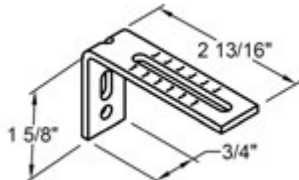

Couplitaire Bracket

Item # PT-SV32