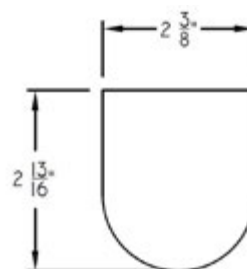

Modернаire (IB)