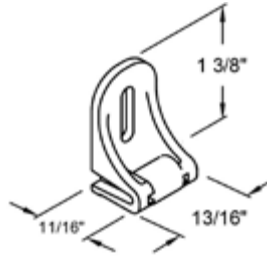

Measuring & Installation Information

Small, Large, Modern Cassette & Accu-Rise Brackets

Small Cassette, Accu-Rise - Item # 80-30053-XX

Colors: 03 Black, 09 Vanilla, 11 White, 38 Bronze, 53 Sierra Tan, 90 Bright Zinc.

Large Cassette - Item # 100-37000-82

Magnetic Hold Downs

- Magnets are applied to bottom rail and hold down magnets are attached to the window frame to hold the bottom rail in place when the shade is lowered.

Item # 15-9108

Modernaire Bracket

Item # 80-20053-11

Couplitaire Bracket

Item # PT-SV32

Optional Hold Downs

- Metal is inserted at the ends of the bottom rail and hold down brackets are attached to the window frame to hold the bottom rail in place when the shade is lowered.

Item # 80-37053-xx

03-Black, 09-Vanilla, 11-White, 38-Bronze

Sidelight Bracket

Item # 15-2009

Bottom Rail

- The shape is designed to keep the two fabric layers closer together as they move through the bottom rail.

Optional Extension Bracket

Item # PT-SV32

Item # PT-SV30

Cord Tension Lock

- Standard on all Allure shades with Clutch system.
- Must be secured to the wall to provide the necessary tension for the shade to operate.
- Available in white, vanilla, black, brown, clear, or gray. Will coordinate with the fabric color.

Optional Spacer Block

Item # SP-31

1\"/>

Button Catch for Arch

Receiver - Item # B0-07000-034

Catch - Item #702664

Screw - Item TFP-04051-034