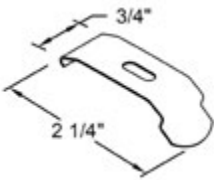

Modernaire Bracket

Item # 80-20053-11