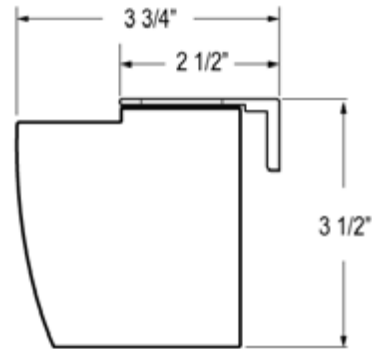

Product Information - Modern Cassette

Modern Cassette System Features

- Fits rectangular window openings.
- Available in Black, Bronze, Brushed Nickel, Vanilla and White. [View Color Coordination](#)
- Fabric inserted into front of cassette.
- The metal hem and end caps help prevent the shade material from rolling completely into the cassette.

Size Standards

- [Cassettes](#)

Important Child Safety Note

The revised American National Standard Institute for Safety of Corded Window Covering products requires that shades with cord loops must be mounted with functioning cord tensioners that have not been modified from original specifications.

Continuous Bead Chain Drops

Shade Length	Drop	Shade Length	Drop
Up to 22"	12"	66 1/16" - 78"	60"
22 1/16" - 30"	18"	78 1/16" - 90"	72"
30 1/16" - 42"	24"	90 1/16" - 102"	84"
42 1/16" - 54"	36"	Over 102"	96"
54 1/16" - 66"	48"		

• For inside mount - Chain length must be at least 4" shorter than ordered length to ensure proper tensioner installation.

Hardware Included

- [Installation Brackets](#)
- [Cord Tension Lock](#)

Finished Dimensions & Mounting Requirements

Options

- [No Charge Options and Availability](#)
- [Surcharge Options and Availability](#)
- [Design Option Details](#)
- [Exclusions](#)

Ordering Notes

- **Vane Alignment** - Must be requested at time of order. We can not guarantee vane alignment for more than 4 shades together.
- For 2-On-1 headrail, controls must be on left and right side.
- Allure transitional shades will come set to stop in the closed position at ordered length.
- Max width for 2-on-1 headrail is 156"

Caution

- Vane positioning from front of shade to rear may vary up to 1/8" from one end of the shade to the other. For wider shades, this variance could increase slightly.

Pricing