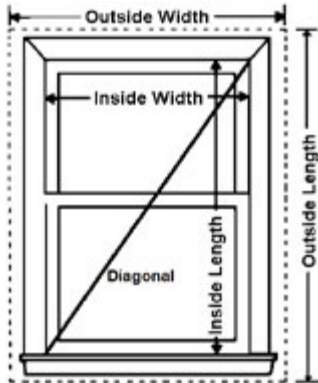

Best Practices for Measuring

- Always use a steel tape or a metal ruler for measuring.
- Always measure every window even though they look the same.
- Check for obstructions that could affect operation of the shade.
- For Inside Mount (jamb to jamb in a window or door, wall to wall in a room), give exact inside to inside width measurements, and top to bottom length measurements of the area to be covered.
- Measure the width in at least three places and specify the narrowest width.
- Measure the length in at least three places and specify the shortest length.
- Take two diagonal measurements. If there is a greater than 3/8" difference in diagonal measurements, outside mount is strongly recommended to avoid irregular light gaps.
- For Outside Mount, measure the exact width and height of the area to be covered.