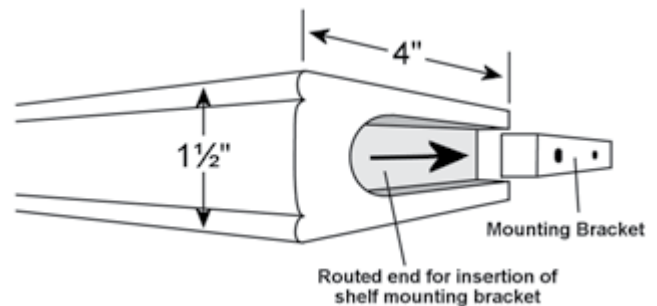

Oeko-Tex™ Rating for Mirage Fabric

The Oeko-Tex Standard 100 provides the textile and clothing industry with a globally uniform standard for the objective assessment of harmful substances. Raw materials, intermediate and end products at all stages of processing throughout the manufacturing chain, including accessories, are tested and certified. Certification is obtained by application in writing from the manufacturer to one of the authorized test institutes or official offices around the globe. The samples submitted are tested exclusively in the member institutes in Europe and Japan in order to ensure a consistently high level of testing. The mark "Confidence in Textiles - Test for harmful substances according to Oeko-Tex Standard 100" states that the marked product fulfills the conditions specified in this standard, are under the supervision of an institute belonging to the International Association for Research and Testing in the field of Textile Ecology (Oeko-Tex). The mark is not a quality label. The mark relates only to the as-produced state of the textile and says nothing about other properties of the product such as e.g. fitness for use, reaction to cleaning processes, physiological behaviour in respect to clothing, properties relating to use in buildings, burning behaviour etc.

Flame Retardant (FR) Coating

- A flame retardant is available for Allure fabrics without these inherent properties. The shade is fabricated then sent to an external facility for the flame coating process. Allow four to six weeks extra delivery time for this service. Standard shipping is included. Call for quote on flame retardant.