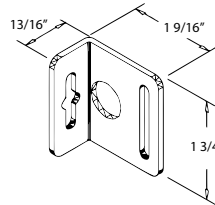

Optional Hold Downs

- Metal is inserted at the ends of the bottom rail and hold down brackets are attached to the window frame to hold the bottom rail in place when the shade is lowered.

Item # 80-37053-xx

03-Black, 09-Vanilla, 11-White, 38-Bronze