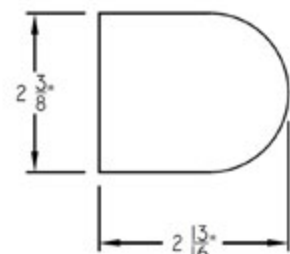

Pricing

Outside Mount

Inside Mount

Modернаire (IB)

Modернаire (OB)

Product Information - Couplitaire

Product Features

- Fits rectangular window openings
- Clutch operated with beaded loop chain on Allure shade.
- Cordless standard on Privacy shade
- Includes a 4 5/8" Board Mounted Fabric Wrapped Valance in Allure shade material
- Color coordinated beaded chain, bottom rail and end caps for Allure shade. [View Color Coordination](#)
- Fabric wrapped bottom rail on Privacy shade