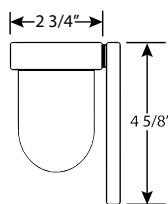

Finished Dimensions & Mounting Requirements

Options

- [No Charge Options and Availability](#)
- [Surcharge Options and Availability](#)
- [Design Option Details](#)
- [Exclusions](#)

Ordering Notes

- **Vane Alignment** - Must be requested at time of order. We can not guarantee vane alignment for more than 4 shades together.
- **Exact Return size** for fabric wrapped valance may be requested.
- For 2-On-1 headrail, controls must be on left and right side. Max width is 156".
- Allure transitional shades will come set to stop in the closed position at ordered length.
- Boards and Valances over 95" will be spliced. Valance will have a 2" fabric keystone to cover the splice.

Caution

- **Fabric Covered Valance** - With certain fabrics, fabric covered valance will have sheer and solid fabric layered to create a unique appearance. [See Fabric Information](#) for fabrics that will be double layered.
- Vane positioning from front of shade to rear may vary up to 1/8" from one end of the shade to the other. For wider shades, this variance could increase slightly.

Pricing

Shade Operation

The transition of light is created with dual layers of fabric alternating between sheer and semi-opaque or opaque horizontal fabric vanes. As the fabric moves, the layers bypass on the window creating different levels of light-filtering options. You can raise and lower your shades while still controlling the amount of light and your view.

(Standard) 4 5/8" Fabric Wrapped Valance