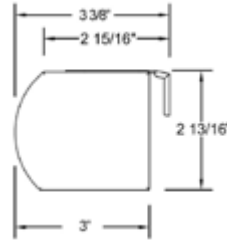

Hardware Included

- [Installation Brackets](#)
- [Cord Tension Lock](#)

Finished Dimensions & Mounting Requirements

Options

- [No Charge Options and Availability](#)
- [Surcharge Options and Availability](#)
- [Design Option Details](#)
- [Exclusions](#)

Ordering Notes

- **Vane Alignment** - Must be requested at time of order. We can not guarantee vane alignment for more than 4 shades together.
- For 2-On-1 headrail, controls must be on left and right side.
- Allure transitional shades will come set to stop in the closed position at ordered length.
- Max width for 2-on-1 headrail is 156"

Caution

- Fabric Covered Large Cassette - With certain fabrics, ([Fabric Information](#)) Large Cassette will have sheer and solid fabric layered to create a unique appearance (See photo). Therefore a Small Cassette and Large Cassette will not have the same appearance within a room.
- Vane positioning from front of shade to rear may vary up to 1/8" from one end of the shade to the other. For wider shades, this variance could increase slightly.

Shade Operation

The transition of light is created with dual layers of fabric alternating between sheer and semi-opaque or opaque horizontal fabric vanes. As the fabric moves the layers bypass on the window creating different levels of light-filtering options. You can raise and lower your shades while still controlling the amount of light and your view.