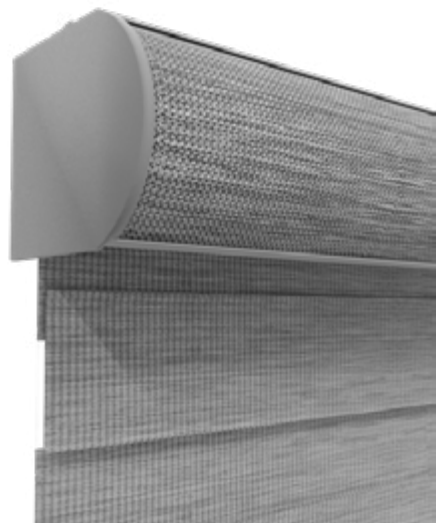

Caution

- Fabric Covered Large Cassette - With certain fabrics, ([Fabric Information](#)) Large Cassette will have sheer and solid fabric layered to create a unique appearance (See photo). Therefore a Small Cassette and Large Cassette will not have the same appearance within a room.
- Vane positioning from front of shade to rear may vary up to 1/8" from one end of the shade to the other. For wider shades, this variance could increase slightly.

Shade Operation

The transition of light is created with dual layers of fabric alternating between sheer and semi-opaque or opaque horizontal fabric vanes. As the fabric moves the layers bypass on the window creating different levels of light-filtering options. You can raise and lower your shades while still controlling the amount of light and your view.

Small Cassette

Large Cassette

Double Layered Large Cassette

Available in: White, Vanilla, Brushed Nickel, Bronze and Black

Pricing

Product Information - Modern Cassette

Modern Cassette System Features

- Fits rectangular window openings.
- Available in Black, Bronze, Brushed Nickel, Vanilla and White. [View Color Coordination](#)
- Fabric inserted into front of cassette.
- The metal hem and end caps help prevent the shade material from rolling completely into the cassette.