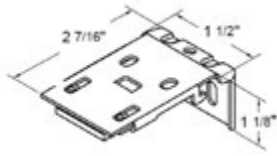

Measuring & Installation Information

Small, Large, Modern Cassette & Accu-Rise Brackets

Small Cassette, Accu-Rise - Item # 80-30053-XX

Colors: 03 Black, 09 Vanilla, 11 White, 38 Bronze, 53 Sierra Tan, 90 Bright Zinc.

Large Cassette - Item # 100-37000-82

Small Cassette