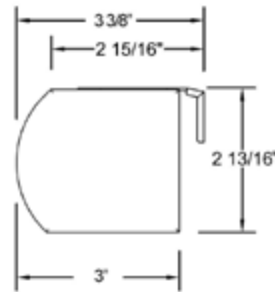

Small Cassette