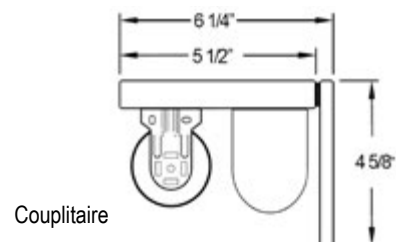

Caution

- Fabric Covered Valance - Will have sheer and solid fabric layered to create a unique appearance - [Fabric Information](#)
- Maximum Width of Allure shade will be dependent on maximum width of [Privacy fabric](#) selected. Maximum width will be the smaller width of the two selected.
- 2-On-1 Headrail applies to Allure Transitional shade only. Will have a single privacy shade so max width will still apply.
- For 2-On-1 headrail, controls must be on left and right side.
- Vane positioning from front of shade to rear may vary up to 1/8" from one end of the shade to the other. For wider shades, this variance could increase slightly.

Pricing

- To price, add [Couplitaire Surcharge](#) to base price charts.
- If both Allure Transitional Shade and Privacy Shade are to be motorized, motorization surcharge is to be doubled.

Shade Operation

The transition of light is created with dual layers of fabric alternating between sheer and semi-opaque or opaque horizontal fabric vanes. As the fabric moves the layers bypass on the window creating different levels of light-filtering options. You can raise and lower your shades while still controlling the amount of light and your view. The Cordless system is lowered by pulling shade or giving a slight tug to lift.