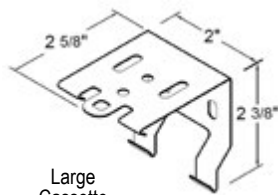

Large Cassette - Item # 100-37000-82

Small Cassette

Large Cassette

Magnetic Hold Downs

- Magnets are applied to bottom rail and hold down magnets are attached to the window frame to hold the bottom rail in place when the shade is lowered.