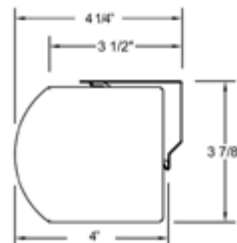

Large Cassette