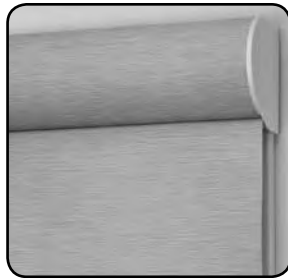

“All About” NEW and IMPROVED Elevance Integrated Liner Roman Shades

The Product

The NEW Elevance Roman shade is a sleek and safe innovative design that provides the beautiful look of a traditional flat roman shade.

Head Rail Characteristics

The Elevance Roman head rail offers fabric wrapped as a standard feature for an all-over fabric appeal. The curved head rail offers many more options for shallow mount windows.

Head Rail with Outside Mount