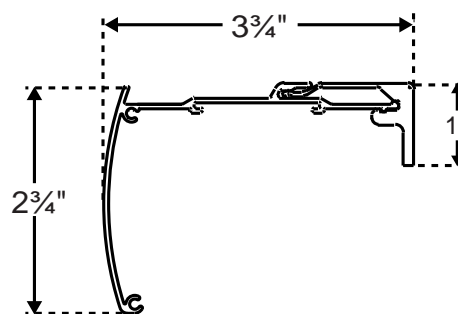

Envision Roller Shade Head Rail Options Designer Cassette with Smooth Face

Hardware Features	
Roll Style:	Standard only
Head Rail Color:	White, Ivory, Black, Satin Nickel and Bronze
Clutch Color:	White or Black. See Skyline Hardware for more color options.
Bottom Rail Style:	Fabric Wrapped or Exposed Bottom Rail
Bottom Rail Color:	Fabric Wrapped: White, vanilla, bronze, black or brushed aluminum Exposed: White, vanilla, bronze, black or brushed aluminum
Bead Chain Color:	White, black, bronze or steel bead chain
Operation Options:	Cord Loop: Select bead chain color, bottom rail style and color Cordless: Select bottom rail style, color and Cordless Tassel or Pulls (see page 90)
Motorization	Standard Roller Hardware can be motorized with Simplicity Motorization (non-rechargeable or rechargeable) or PowerTouch™ Rechargeable. See grids for pricing and pages 94-100 for details.
Head Rail Surcharge	See price grids for surcharge information.
Mounting Dimensions	
Minimum depth for flush inside mount including installation brackets: 3 3/4"	
Minimum depth required for shallow mounting: 1"	
Minimum depth for side mount: 1 1/8" • Maximum shade width for side mount: 48"	
Minimum height required for outside mounting: 1"	

Designer Cassette Finished Head Rail Measurements for Cord Loop, Cordless and Motorized Shades

Inside Mount	
Head Rail Measurement:	Ordered width minus 3/16" (measurement includes end caps)
Outside Mount	
Head Rail Measurement:	Ordered width plus 3/16" (measurement includes end caps)
Side Mount	
Head Rail Measurement:	Ordered width minus 1 1/16" (measurement includes end caps)
Exact End to End Mount	
Head Rail Measurement:	Ordered width (measurement includes end caps)

Designer Cassette Finished Fabric Measurements		
Mount	Cord Loop & Motorized	Cordless
Inside Mount:	Ordered width minus 1 1/16"	Ordered width minus 1"
Outside Mount:	Ordered width minus 1 1/16"	Ordered width minus 5/8"
Side Mount:	Ordered width minus 1 9/16"	Ordered width minus 1 1/2"
Exact End to End Mount:	Ordered width minus 7/8"	Ordered width minus 13/16"