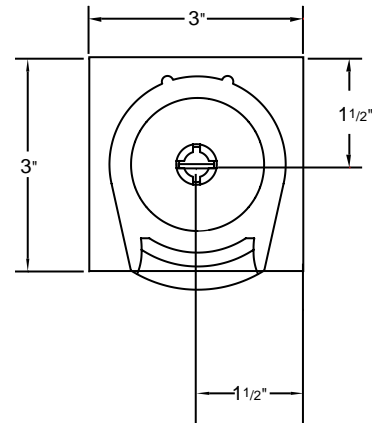

Envision Roller Shade Head Rail Options Three Inch Fascia

Hardware Features	
Fascia Colors:	Black, Bronze, Brushed Aluminum, White and Ivory. Dust Cover Not Available.
Roll Style:	Standard only
Bead Chain Color:	White, black, bronze or steel bead chain
Bottom Rail Style:	Fabric Wrapped or Exposed Bottom Rail
Bottom Rail Color:	Fabric Wrapped: White, vanilla, bronze, black or brushed aluminum Exposed: White, vanilla, bronze, black or brushed aluminum
Motorization	Three Inch Fascia can be motorized with Simplicity Motorization (Non-Rechargeable only). Simplicity Rechargeable Motorization is not available. See pages 10 - 69 for pricing and pages 94 - 100 for details.
Head Rail Surcharge	See price grids for surcharge information.

Mounting Dimensions	
Minimum depth for flush inside mount including installation brackets: 3"	
Minimum surface height required for outside mount: 3"	

Three Inch Fascia Finished Dimensions	Standard Tube (1" and 1 1/2" diameter)	Oversized Tube (2" diameter)
Inside Mount		
Bracket to Bracket Measurement:	Ordered width minus 3/16"	Ordered width minus 3/16"
End to End Roller Width:	Ordered width minus 1 1/4"	Ordered width minus 1 3/8"
Fabric Width:	Ordered width minus 1 5/16"	Ordered width minus 1 7/16"
Bottom Rail Width:	Ordered width minus 1 5/16"	Ordered width minus 1 7/16"
Outside Mount		
Bracket to Bracket Measurement:	Ordered width plus 3/16"	Ordered width plus 3/16"
End to End Roller Width:	Ordered width minus 7/8"	Ordered width minus 1"
Fabric Width:	Ordered width minus 1 5/16"	Ordered width minus 1 1/16"
Bottom Rail Width:	Ordered width minus 1 5/16"	Ordered width minus 1 1/16"
Side and Exact Mount		
Bracket to Bracket Measurement:	Ordered width	Ordered width
End to End Roller Width:	Ordered width minus 1 1/16"	Ordered width minus 1 3/16"
Fabric Width:	Ordered width minus 1 1/8"	Ordered width minus 1 1/4"
Bottom Rail Width:	Ordered width minus 1 1/8"	Ordered width minus 1 1/4"