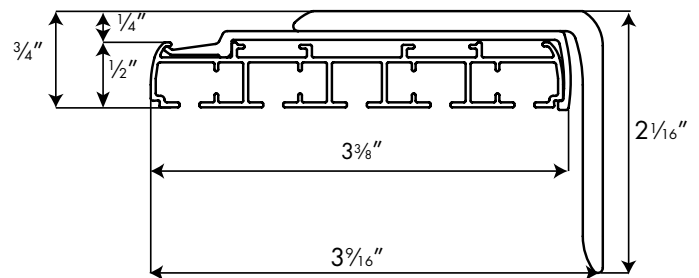

Five Track System

Five channel tracks are used for:
5 panel side stack
8 panel split stack

Mounting Dimensions

Minimum height required for outside mounting: 2 1/16"
Extension Bracket projects back of bracket 1 7/16" from wall