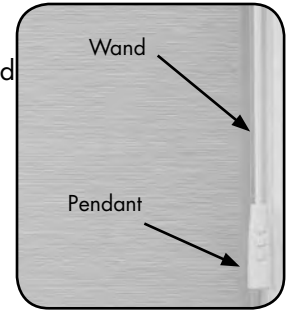

### PowerTouch™ Rechargeable Appearance

- The PowerTouch™ Rechargeable wand and pendant is attached to the head rail and requires no additional mounting.
- The No Head Rail PowerTouch™ Rechargeable wand must be attached to the motor before mounting.
- The wand and pendant hangs down the front of the shades
- The top and bottom buttons lift and lower the shade to the upper and lower limits. The center button is the favorites and stop button. from the head rail. The wand does not touch the fabric.
- Pendant is 2½" long.