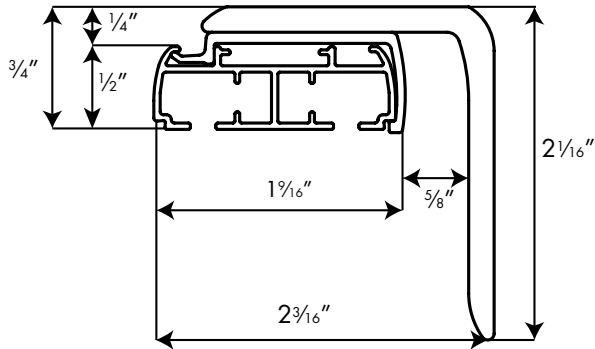

Envision "Smooth-Operator" Panel Track System Specifications

Outside Mount Hardware Profiles

Five separate panel track profiles are available depending on the number of panels ordered.

Two Track System

Two channel tracks are used for:
2 panel side stack
4 panel split stack

Mounting Dimensions

Minimum height required for outside mounting: 2 1/16"
Extension Bracket projects back of bracket 2 5/8" from wall