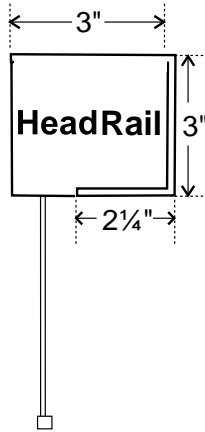

Envision Roller Shade Head Rail Options Three Inch Fascia

Hardware Features	
Fascia Colors:	Black, Bronze, Brushed Aluminum, White and Ivory. Dust Cover Not Available.
Roll Style:	Standard only
Bead Chain Color:	White, black, bronze or steel bead chain
Bottom Rail Style:	Fabric Wrapped or Exposed Bottom Rail
Bottom Rail Color:	Fabric Wrapped: White, vanilla, bronze, black or brushed aluminum Exposed: White, vanilla, bronze, black or brushed aluminum
Motorization	Three Inch Fascia can be motorized with Simplicity Motorization (Non-Rechargeable only). Simplicity Rechargeable Motorization is not available. See pages 10 - 69 for pricing and pages 94 - 100 for details.
Head Rail Surcharge	See price grids for surcharge information.

Mounting Dimensions	
Minimum depth for flush inside mount including installation brackets: 3"	
Minimum surface height required for outside mount: 3"	

Three Inch Fascia Finished Dimensions	Standard Tube (1" and 1 1/2" diameter)	Oversized Tube (2" diameter)
Inside Mount		
Bracket to Bracket Measurement:	Ordered width minus 3/16"	Ordered width minus 3/16"
End to End Roller Width:	Ordered width minus 1 1/4"	Ordered width minus 1 3/8"
Fabric Width:	Ordered width minus 1 5/16"	Ordered width minus 1 7/16"
Bottom Rail Width:	Ordered width minus 1 5/16"	Ordered width minus 1 7/16"
Outside Mount		
Bracket to Bracket Measurement:	Ordered width plus 3/16"	Ordered width plus 3/16"
End to End Roller Width:	Ordered width minus 7/8"	Ordered width minus 1"
Fabric Width:	Ordered width minus 1 5/16"	Ordered width minus 1 1/16"
Bottom Rail Width:	Ordered width minus 1 5/16"	Ordered width minus 1 1/16"
Side and Exact Mount		
Bracket to Bracket Measurement:	Ordered width	Ordered width
End to End Roller Width:	Ordered width minus 1 1/16"	Ordered width minus 1 3/16"
Fabric Width:	Ordered width minus 1 1/8"	Ordered width minus 1 1/4"
Bottom Rail Width:	Ordered width minus 1 1/8"	Ordered width minus 1 1/4"