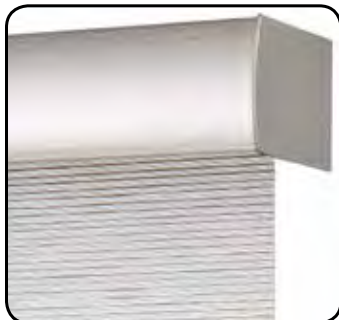

NEW Designer Cassette with Smooth Face in Satin Nickel

Cordless Roller with DecoBar

This cord-free system operates like a spring roller shade with a gentle tug on the bottom rail to raise and lower the shade. See page 82 for mounting information and finished dimension information. Reverse roll is available for the Deco-Bar Cordless option