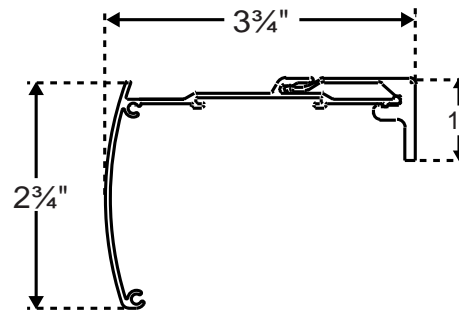

Envision Roller Shade Head Rail Options

Designer Cassette with Fabric Wrap

Hardware Features		
Roll Style:	Standard only	
Head Rail Color:	White, Ivory, Black, Satin Nickel and Bronze with Fabric Wrap	
Clutch Color:	White or Black. See Skyline Hardware for more color options.	
Bottom Rail Style:	Fabric Wrapped or Exposed Bottom Rail	
Bottom Rail Color:	Fabric Wrapped: White, vanilla, bronze, black or brushed aluminum Exposed: White, vanilla, bronze, black or brushed aluminum	
Bead Chain Color:	White, black, bronze or steel bead chain	
Operation Options:	Cord Loop: Select bead chain color, bottom rail style and color Cordless: Select bottom rail style, color and Cordless Tassels or Pulls (see page 90)	
Motorization	Standard Roller Hardware can be motorized with Simplicity Motorization (non-rechargeable or rechargeable) or PowerTouch™ Rechargeable. See grids for pricing and pages 94-100 for details.	
Head Rail Surcharge	See price grids for surcharge information.	
Mounting Dimensions		
Minimum depth for flush inside mount including installation brackets: 3 3/4"		
Minimum depth required for shallow mounting: 1"		
Minimum depth for side mount: 1 1/8" • Maximum shade width for side mount: 48"		
Minimum height required for outside mounting: 1"		
Designer Cassette Finished Head Rail Measurements for Cord Loop, Cordless and Motorized Shades		
Inside Mount		
Head Rail Measurement:	Ordered width minus 3/16" (measurement includes end caps)	
Outside Mount		
Head Rail Measurement:	Ordered width plus 3/16" (measurement includes end caps)	
Side Mount		
Head Rail Measurement:	Ordered width minus 1 1/16" (measurement includes end caps)	
Exact End to End Mount		
Head Rail Measurement:	Ordered width (measurement includes end caps)	
Designer Cassette Finished Fabric Measurements		
Mount	Cord Loop & Motorized	Cordless
Inside Mount:	Ordered width minus 1 1/16"	Ordered width minus 1"
Outside Mount:	Ordered width minus 1 1/16"	Ordered width minus 5/8"
Side Mount:	Ordered width minus 1 9/16"	Ordered width minus 1 1/2"
Exact End to End Mount:	Ordered width minus 7/8"	Ordered width minus 13/16"