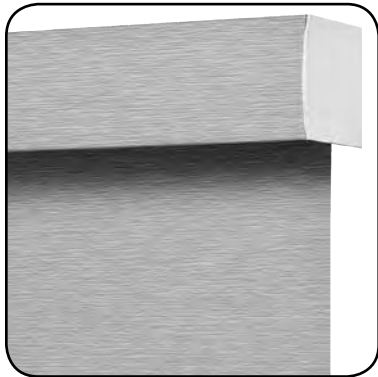

Envision Roller Shade Head Rail Options

Designer Cassette with Fabric Wrap

Hardware Features		
Roll Style:	Standard only	
Head Rail Color:	White, Ivory, Black, Satin Nickel and Bronze with Fabric Wrap	
Clutch Color:	White or Black. See Skyline Hardware for more color options.	
Bottom Rail Style:	Fabric Wrapped or Exposed Bottom Rail	
Bottom Rail Color:	Fabric Wrapped: White, vanilla, bronze, black or brushed aluminum Exposed: White, vanilla, bronze, black or brushed aluminum	
Bead Chain Color:	White, black, bronze or steel bead chain	
Operation Options:	Cord Loop: Select bead chain color, bottom rail style and color Cordless: Select bottom rail style, color and Cordless Tassels or Pulls (see page 90)	
Motorization	Standard Roller Hardware can be motorized with Simplicity Motorization (non-rechargeable or rechargeable) or PowerTouch™ Rechargeable. See grids for pricing and pages 94-100 for details.	
Head Rail Surcharge	See price grids for surcharge information.	
Mounting Dimensions		
Minimum depth for flush inside mount including installation brackets: 3 3/4"		
Minimum depth required for shallow mounting: 1"		
Minimum depth for side mount: 1 1/8" • Maximum shade width for side mount: 48"		
Minimum height required for outside mounting: 1"		
Designer Cassette Finished Head Rail Measurements for Cord Loop, Cordless and Motorized Shades		
Inside Mount		
Head Rail Measurement:	Ordered width minus 3/16" (measurement includes end caps)	
Outside Mount		
Head Rail Measurement:	Ordered width plus 3/16" (measurement includes end caps)	
Side Mount		
Head Rail Measurement:	Ordered width minus 1 1/16" (measurement includes end caps)	
Exact End to End Mount		
Head Rail Measurement:	Ordered width (measurement includes end caps)	
Designer Cassette Finished Fabric Measurements		
Mount	Cord Loop & Motorized	Cordless
Inside Mount:	Ordered width minus 1 1/16"	Ordered width minus 1"
Outside Mount:	Ordered width minus 1 1/16"	Ordered width minus 5/8"
Side Mount:	Ordered width minus 1 9/16"	Ordered width minus 1 1/2"
Exact End to End Mount:	Ordered width minus 7/8"	Ordered width minus 13/16"