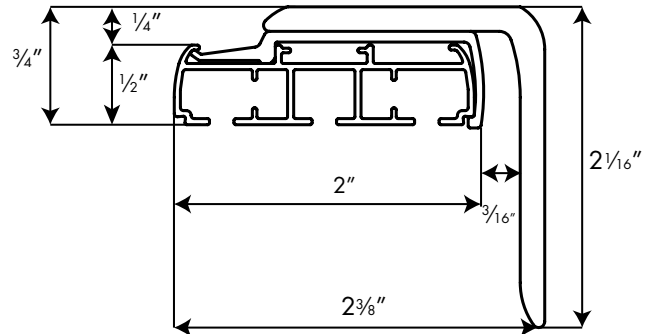

Three Track System

Three channel tracks are used for:
3 panel side stack
Not available for split stack

Mounting Dimensions

Minimum height required for outside mounting: 2 1/16"
Extension Bracket projects back of bracket 2 3/16" from wall