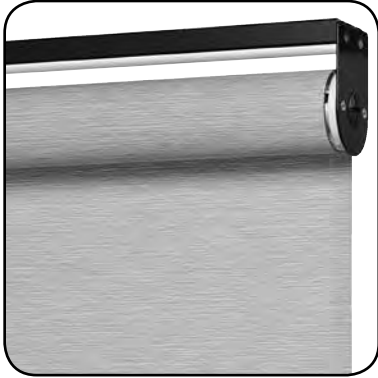

Envision Roller Shade Head Rail Options Cordless Roller with Deco-Bar Mounting Rail

Shades Measuring 19½" to 72":

- A = 1½"
- B = 1⅝"
- C = 2¼"
- D = 1¼" Roller

Shades Measuring 72" to Maximum Width:

- A = 1¾"
- B = 1¾"
- C = 2¾"
- D = 1½" Roller