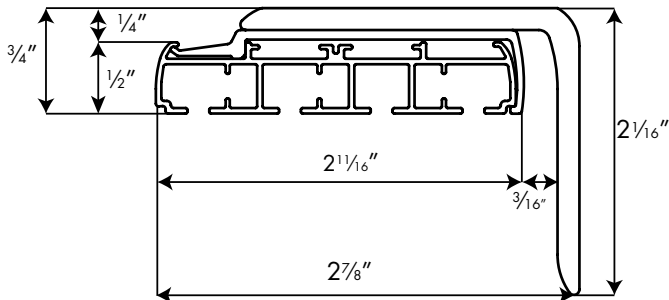

Four Track System

Four channel tracks are used for:
4 panel side stack
6 panel split stack

Mounting Dimensions

Minimum height required for outside mounting: 2 1/16"
Extension Bracket projects back of bracket 1 1/16" from wall