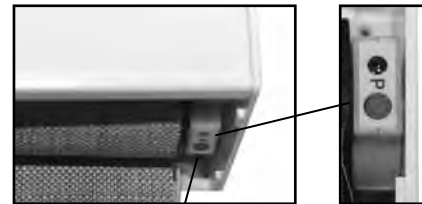

Skyline Standard Roller Hardware

No special installation hardware or wiring requirements are needed. See page 83 for mounting information.

Designer Cassette Hardware

No special installation hardware or wiring requirements are needed. See page 77 - 79 for mounting information.

3" Fascia Hardware

Rechargeable Simplicity Motorization is not available for 3" fascia.

4" Skyline Fascia Hardware

No special installation hardware or wiring requirements are needed. See page 85 for mounting information

Simplicity Rechargeable Motor Batteries

The battery for the integrated rechargeable simplicity motor system is integrated within the motor casing and is fully concealed by the roller tube.

Rechargeable battery comes fully charged from the factory.

Battery Wand Mounting is Not Required

No external battery wand is required to operate an Envision Roller Shade with Simplicity Rechargeable Motorization.

Simplicity Rechargeable Motor Battery Life

Rechargeable battery is built into the motor.

The average battery charge will last 6-12 months based on an average sized shade raised and lowered once per day. The life of the battery charge will vary based on the type of window covering selected, the size and weight of the window covering and the number of times the shade is operated on a daily basis.

The battery can be recharged up to 500 times. It takes approximately 5 hours to recharge the motor when fully depleted.

Charging Port

Close-Up

Battery Charger for Simplicity Rechargeable Motors

An 8.4 Volt charger requires a standard power outlet to recharge the battery. The charger must be specified when ordering a Simplicity Rechargeable shade. The charger plugs into the charging port of the motor.