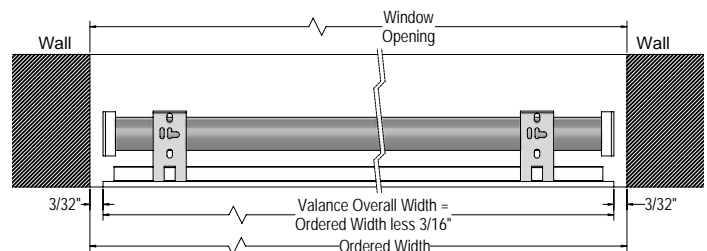

Figure A

Mounting Information with Stand Alone Highlight Valances with Returns Size Options

Style	Return Size	Mounting Depth Required	Inside Valance Depth Clearance Provided	Comments
Inside Mount	None	3" for flush	N/A	Mounted inside window opening
Shallow Mount	1 ½"	1 ½"	7/8"	Outside Mount valance with bracket mounted inside window opening
Shallow Mount	2"	1"	1 3/8"	Outside Mount valance with bracket mounted inside window opening
Shallow Mount	2 ½"	½"	1 7/8"	Outside Mount valance with bracket mounted inside window opening
Outside Mount	3"	½" surface height	2 3/8"	Valance will be mounted outside window opening
Outside Mount	4"	½" surface height	3 3/8"	Valance will be mounted outside window opening
Outside Mount	5"	½" surface height	4 3/8"	Valance will be mounted outside window opening
Outside Mount	6"	½" surface height	5 3/8"	Valance will be mounted outside window opening