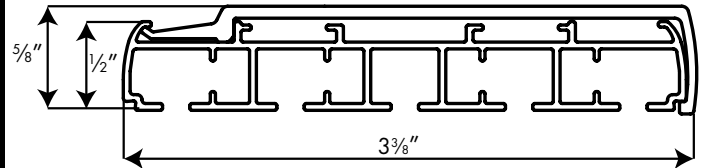

Five Track System

Five channel tracks are used for:
5 panel side stack
8 panel split stack

Mounting Dimensions
Minimum depth for flush inside mount: 3 3/8"
Minimum depth required for shallow mounting: 2 1/4"

Spacer blocks are available at 1/16" increments, up to two. Add to overall projection.

Example: For a four panel track, take 2 3/8" plus 1/16"