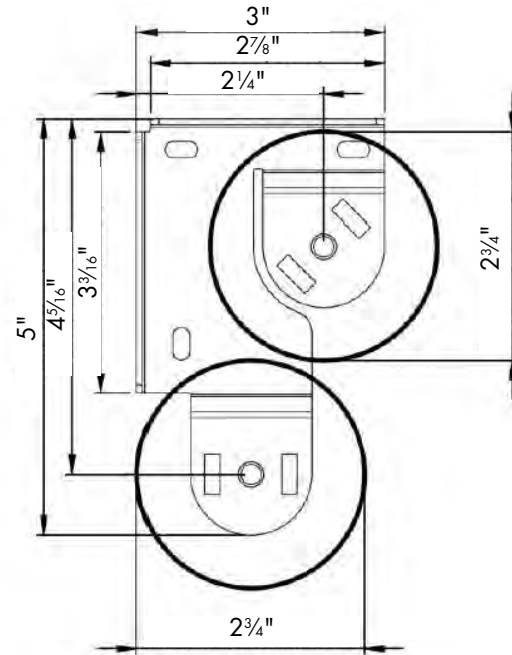

Envision Skyline Hardware Roller Shades Dual Roller Shades with Skyline Cord Loop and Simplicity Motorization

Hardware Features		
Roll Style:	Standard and reverse roll is required (reverse roll information is found on page 92)	
Bead Chain Color:	White, Ivory, Black, Satin Nickel and Bronze	
Clutch Color:	White, Ivory, Black, Satin Nickel and Bronze	
Bracket Cover Colors:	Bracket Covers are Not Available	
Bracket Colors:	White and Black	
Bottom Rail Style:	Fabric Wrapped or Exposed Bottom Rail	
Bottom Rail Color:	Fabric Wrapped: White, Black, Ivory, Brushed Aluminum and Bronze Exposed: White, Black, Ivory, Brushed Aluminum and Bronze	
Tensioner Colors:	White, Ivory, Black, Satin Nickel and Bronze	
Motorization	Standard Roller Hardware can be motorized with Simplicity Motorization (non-rechargeable or Rechargeable). PowerTouch Rechargeable is not available with Dual Roller Shades. See pages 8 and 9 for pricing and page 87 for details.	
Mounting Dimensions		
Minimum depth for flush inside mount including installation brackets: 3"		
Minimum depth required for side mounting: 1"		
Standard Roller Finished Dimensions	Standard Tube (1" and 1½" diameter)	Oversized Tube (2" diameter)
Inside Mount and Outside Mount		
Bracket to Bracket Measurement:	Ordered width	Ordered width
End to End Roller Width:	Ordered width minus 1"	Ordered width minus 1 1/16"
Fabric Width:	Ordered width minus 1 1/16"	Ordered width minus 1 1/8"
Bottom Rail Width:	Ordered width minus 1 1/16"	Ordered width minus 1 1/8"