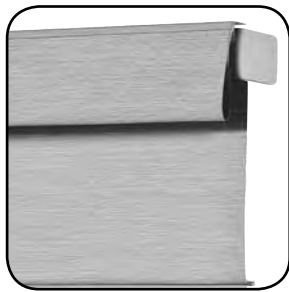

Envision Hardware Options for Traditional Flat and Hobbled Roman Shades

Envision Roman Shade Valance

- Each Envision Shade, regardless of hardware system, comes standard with its own 3" matching fabric valance.
- Inside mount Envision Roman Shade valances are built without returns.
- All outside mount Envision Roman Shades will come standard with a valance that includes 2½" valance returns. The valance returns wrap around the face of the valance concealing the ends of the head rail for a more finished look.
- The valance can be ordered without returns for outside mount applications when desired.

Inside Mount Valance