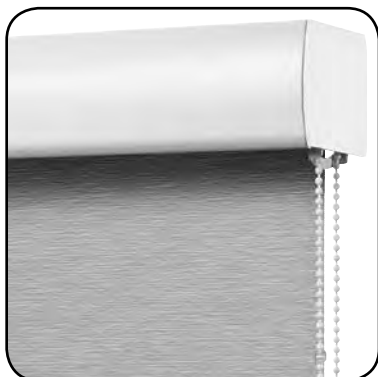

Envision Roller Shade Head Rail Options Designer Cassette with Smooth Face

Hardware Features	
Roll Style:	Standard only
Head Rail Color:	White, Ivory, Black, Satin Nickel and Bronze
Clutch Color:	White or Black. See Skyline Hardware for more color options.
Bottom Rail Style:	Fabric Wrapped or Exposed Bottom Rail
Bottom Rail Color:	Fabric Wrapped: White, vanilla, bronze, black or brushed aluminum Exposed: White, vanilla, bronze, black or brushed aluminum
Bead Chain Color:	White, black, bronze or steel bead chain
Operation Options:	Cord Loop: Select bead chain color, bottom rail style and color Cordless: Select bottom rail style, color and Cordless Tassel or Pulls (see page 90)
Motorization	Standard Roller Hardware can be motorized with Simplicity Motorization (non-rechargeable or rechargeable) or PowerTouch™ Rechargeable. See grids for pricing and pages 94-100 for details.
Head Rail Surcharge	See price grids for surcharge information.
Mounting Dimensions	
Minimum depth for flush inside mount including installation brackets: 3 3/4"	
Minimum depth required for shallow mounting: 1"	
Minimum depth for side mount: 1 1/8" • Maximum shade width for side mount: 48"	
Minimum height required for outside mounting: 1"	

Designer Cassette Finished Head Rail Measurements for Cord Loop, Cordless and Motorized Shades

Inside Mount	
Head Rail Measurement:	Ordered width minus 3/16" (measurement includes end caps)
Outside Mount	
Head Rail Measurement:	Ordered width plus 3/16" (measurement includes end caps)
Side Mount	
Head Rail Measurement:	Ordered width minus 1 1/16" (measurement includes end caps)
Exact End to End Mount	
Head Rail Measurement:	Ordered width (measurement includes end caps)

Designer Cassette Finished Fabric Measurements		
Mount	Cord Loop & Motorized	Cordless
Inside Mount:	Ordered width minus 1 1/16"	Ordered width minus 1"
Outside Mount:	Ordered width minus 1 1/16"	Ordered width minus 5/8"
Side Mount:	Ordered width minus 1 9/16"	Ordered width minus 1 1/2"
Exact End to End Mount:	Ordered width minus 7/8"	Ordered width minus 13/16"