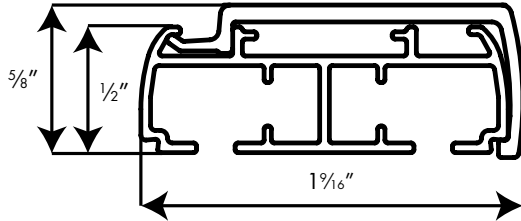

Envision "Smooth-Operator" Panel Track System Specifications

Inside Mount Hardware Profiles

Five separate panel track profiles are available depending on the number of panels ordered.

Two Track System

Two channel tracks are used for:
2 panel side stack
4 panel split stack

Mounting Dimensions
Minimum depth for flush inside mount: 1 1/16"
Minimum depth required for shallow mounting: 1 1/4"