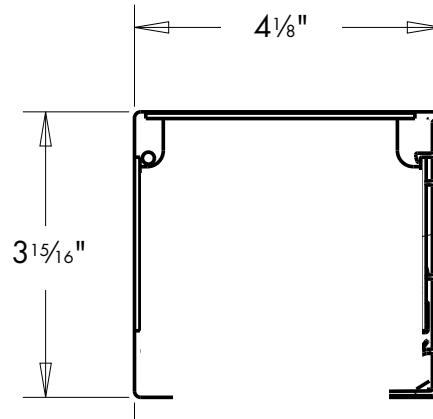

Envision Skyline Hardware Roller Shades

4" Skyline Fascia with Cord Loop and Simplicity Motorization

Hardware Features	
Fascia Colors:	White, Black, Ivory, Satin Nickel and Bronze
Roll Style:	Standard only
Bead Cord Style and Color:	White, Black, Ivory, Satin Nickel and Bronze
Bottom Rail Style:	Fabric Wrapped or Exposed Bottom Rail
Bottom Rail Color:	Fabric Wrapped: White, Black, Vanilla, Brushed Aluminum and Bronze Exposed: White, Black, Vanilla, Brushed Aluminum and Bronze
Tensioner Color:	White, Black, Ivory, Satin Nickel and Bronze
Motorization	The 4" Skyline Fascia is available with Simplicity Motorization (non-rechargeable or Rechargeable). PowerTouch Rechargeable is available. See pages 8 and 9 for Skyline Hardware pricing.
Head Rail Surcharge	See price grids for surcharge information.

Mounting Dimensions	
Minimum depth for flush inside mount including installation brackets: 4 1/8"	
Minimum surface height required for outside mount: 4"	
4" Inch Skyline Fascia cannot be installed as an inside mount with bracket covers. Bracket Covers are not provided for Inside Mount applications.	

Standard Roller Finished Dimensions	Standard Tube (1" and 1 1/2" diameter)	Oversized Tube (2" diameter)
Inside Mount		
Bracket to Bracket Measurement:	Ordered width	Ordered width
End to End Roller Width:	Ordered width minus 1"	Ordered width minus 1 1/16"
Fabric Width:	Ordered width minus 1 1/16"	Ordered width minus 1 1/8"
Bottom Rail Width:	Ordered width minus 1 1/16"	Ordered width minus 1 1/8"
Outside Mount and Exact Mount		
End Cap Cover to End Cap Cover:	Ordered width	Ordered width
Bracket to Bracket Measurement:	Ordered width minus 1/8"	Ordered width minus 1/8"
End to End Roller Width:	Ordered width minus 1 1/8"	Ordered width minus 1 3/16"
Fabric Width:	Ordered width minus 1 3/16"	Ordered width minus 1 1/4"
Bottom Rail Width:	Ordered width minus 1 3/16"	Ordered width minus 1 1/4"