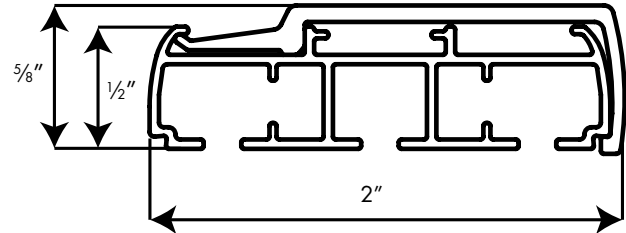

Three Track System

Three channel tracks are used for:
3 panel side stack
Not available for split track

Mounting Dimensions
Minimum depth for flush inside mount: 2"
Minimum depth required for shallow mounting: 1 7/16"