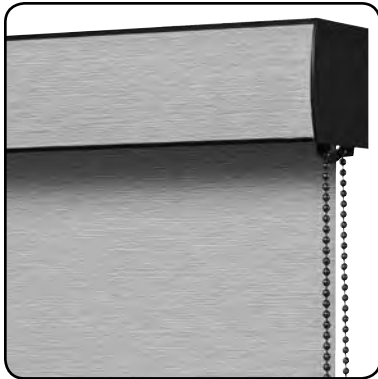

## Designer Cassette with Insert Strip

Hardware Features	
Roll Style:	Standard only
Head Rail Color:	White, Ivory, Black, Satin Nickel and Bronze with matching fabric insert strip
Clutch Color:	White or Black. See Skyline Hardware for more color options.
Bottom Rail Style:	Fabric Wrapped or Exposed Bottom Rail
Bottom Rail Color:	Fabric Wrapped: White, vanilla, bronze, black or brushed aluminum Exposed: White, vanilla, bronze, black or brushed aluminum
Bead Chain Color:	White, black, bronze or steel bead chain
Operation Options:	Cord Loop: Select bead chain color, bottom rail style and color Cordless: Select bottom rail style, color and Cordless Tassels or Pulls (see page 90)
<b>Motorization</b>	Designer Cassette <b>can</b> be motorized with Simplicity Motorization (non-rechargeable or rechargeable) or PowerTouch™ Rechargeable. See pages 10-69 for pricing and pages 94 - 100 for details.
<b>Head Rail Surcharge</b>	See price grids for surcharge information.