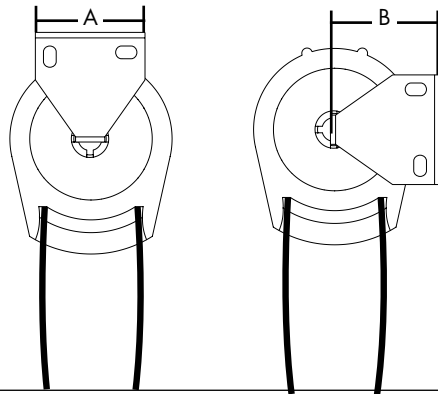

Envision Roller Shade Head Rail Options

Standard Roller

Standard Tube (1" and 1 1/2" diameter):

A = 1 1/2"

B = 1 1/2" Or 2"

Oversized Tube (2" diameter):

A = 2"

B = 1 5/8" Or 2 1/8"

Hardware Features

Roll Style:	Standard or reverse (reverse roll information is found on page 92)
Bead Cord Style and Color:	White, black, bronze or steel bead chain
Clutch Color:	White or black. Outside mount shades include white or black bracket covers
Bottom Rail Style:	Fabric Wrapped or Exposed Bottom Rail
Bottom Rail Color:	Fabric Wrapped: White, vanilla, bronze, black or brushed aluminum Exposed: White, vanilla, bronze, black or brushed aluminum
Motorization	Standard Roller Hardware can be motorized with Simplicity Motorization (non-rechargeable or rechargeable) or PowerTouch™ Rechargeable. See pages 10-69 for pricing and pages 94-100 for details.

Mounting Dimensions

For proper placement of mounting brackets for inside and exact mount, see www.comfortextdealers.com/installationinstructions.html in the roller shade section.

The standard 1" and 1 1/2" tubes are available with two brackets in 1 1/2" and 2" projection.

Minimum depth for flush inside mount including installation brackets: 2 1/2"

The oversized 2" tube is available with two brackets in 1 5/8" and 2 1/8" projection.

Minimum depth for flush inside mount including installation brackets: 3"

Standard Roller Finished Dimensions (Applies to Cord Loop and Motorized)	Standard Tube (1" and 1 1/2" diameter)	Oversized Tube (2" diameter)

Inside Mount*

* Inside mount brackets must be mounted up or to the back of the mounting surface. Select side mount if mounting to the side of the mounting surface.

Bracket to Bracket Measurement:	Ordered width minus 3/16"	Ordered width minus 3/16"
End to End Roller Width:	Ordered width minus 1 1/4"	Ordered width minus 1 7/16"
Fabric Width:	Ordered width minus 1 5/16"	Ordered width minus 1 1/2"
Bottom Rail Width:	Ordered width minus 1 5/16"	Ordered width minus 1 1/2"

Outside Mount

Bracket to Bracket Measurement:	Ordered width plus 3/16"	Ordered width plus 3/16"
End to End Roller Width:	Ordered width minus 7/8"	Ordered width minus 1 1/16"
Fabric Width:	Ordered width minus 15/16"	Ordered width minus 1 1/8"
Bottom Rail Width:	Ordered width minus 15/16"	Ordered width minus 1 1/8"

Side and Exact Mount

Bracket to Bracket Measurement:	Ordered width	Ordered width
End to End Roller Width:	Ordered width minus 1 1/16"	Ordered width minus 1 1/4"
Fabric Width:	Ordered width minus 1 1/8"	Ordered width minus 1 5/16"
Bottom Rail Width:	Ordered width minus 1 1/8"	Ordered width minus 1 5/16"