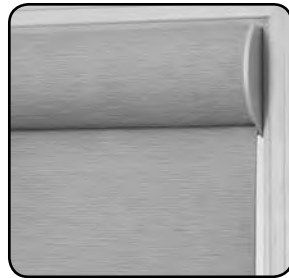

Head Rail with Shallow Mount