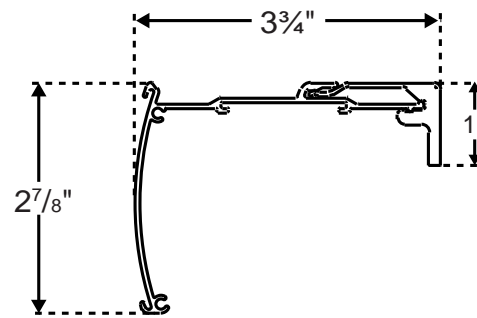

## Designer Cassette with Insert Strip

Hardware Features	
Roll Style:	Standard only
Head Rail Color:	White, Ivory, Black, Satin Nickel and Bronze with matching fabric insert strip
Clutch Color:	White or Black. See Skyline Hardware for more color options.
Bottom Rail Style:	Fabric Wrapped or Exposed Bottom Rail
Bottom Rail Color:	Fabric Wrapped: White, vanilla, bronze, black or brushed aluminum Exposed: White, vanilla, bronze, black or brushed aluminum
Bead Chain Color:	White, black, bronze or steel bead chain
Operation Options:	Cord Loop: Select bead chain color, bottom rail style and color Cordless: Select bottom rail style, color and Cordless Tassels or Pulls (see page 90)
<b>Motorization</b>	Designer Cassette <b>can</b> be motorized with Simplicity Motorization (non-rechargeable or rechargeable) or PowerTouch™ Rechargeable. See pages 10-69 for pricing and pages 94 - 100 for details.
<b>Head Rail Surcharge</b>	See price grids for surcharge information.