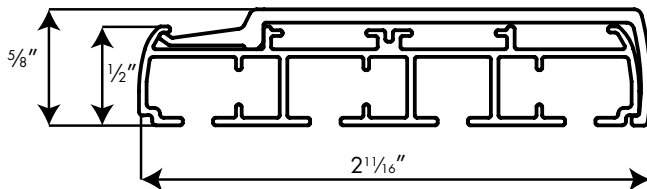

Four Track System

Four channel tracks are used for:
4 panel side stack
6 panel split stack

Mounting Dimensions
Minimum depth for flush inside mount: 2 1/16"
Minimum depth required for shallow mounting: 2 1/16"