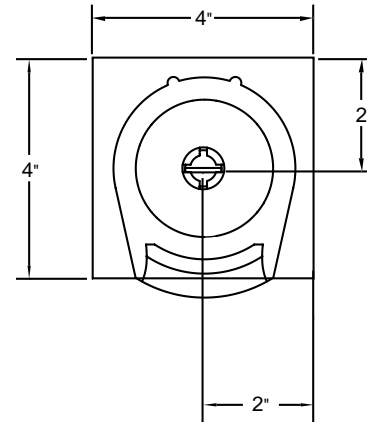

Envision Roller Shade Head Rail Options

Four Inch Fascia

Hardware Features	
Fascia Colors:	Black, Bronze, Brushed Aluminum, White and Ivory. Dust Cover Not Available.
Roll Style:	Standard only
Bead Cord Style and Color:	White, black, bronze or steel bead chain
Bottom Rail Style:	Fabric Wrapped or Exposed Bottom Rail
Bottom Rail Color:	Fabric Wrapped: White, vanilla, bronze, black or brushed aluminum Exposed: White, vanilla, bronze, black or brushed aluminum
Motorization	Four Inch Fascia Hardware cannot be motorized.
Head Rail Surcharge	See price grids for surcharge information.

Mounting Dimensions
Minimum depth for flush inside mount including installation brackets: 4"
Minimum surface height required for outside mount: 4"

Four Inch Fascia Finished Dimensions	Standard Tube (1 1/2" diameter)	Oversized Tube (2" diameter)
Inside Mount		
Bracket to Bracket Measurement:	Ordered width minus 3/16"	Ordered width minus 3/16"
End to End Roller Width:	Ordered width minus 1 3/8"	Ordered width minus 1 3/8"
Fabric Width:	Ordered width minus 1 7/16"	Ordered width minus 1 7/16"
Bottom Rail Width:	Ordered width minus 1 7/16"	Ordered width minus 1 7/16"
Outside Mount		
Bracket to Bracket Measurement:	Ordered width plus 3/16"	Ordered width plus 3/16"
End to End Roller Width:	Ordered width minus 1"	Ordered width minus 1"
Fabric Width:	Ordered width minus 1 1/16"	Ordered width minus 1 1/16"
Bottom Rail Width:	Ordered width minus 1 1/16"	Ordered width minus 1 1/16"
Side and Exact Mount		
Bracket to Bracket Measurement:	Ordered width	Ordered width
End to End Roller Width:	Ordered width minus 1 3/16"	Ordered width minus 1 3/16"
Fabric Width:	Ordered width minus 1 1/4"	Ordered width minus 1 1/4"
Bottom Rail Width:	Ordered width minus 1 1/4"	Ordered width minus 1 1/4"