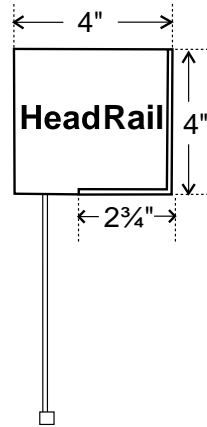

Envision Roller Shade Head Rail Options

Four Inch Fascia

Hardware Features	
Fascia Colors:	Black, Bronze, Brushed Aluminum, White and Ivory. Dust Cover Not Available.
Roll Style:	Standard only
Bead Cord Style and Color:	White, black, bronze or steel bead chain
Bottom Rail Style:	Fabric Wrapped or Exposed Bottom Rail
Bottom Rail Color:	Fabric Wrapped: White, vanilla, bronze, black or brushed aluminum Exposed: White, vanilla, bronze, black or brushed aluminum
Motorization	Four Inch Fascia Hardware cannot be motorized.
Head Rail Surcharge	See price grids for surcharge information.

Mounting Dimensions
Minimum depth for flush inside mount including installation brackets: 4"
Minimum surface height required for outside mount: 4"

Four Inch Fascia Finished Dimensions	Standard Tube (1 1/2" diameter)	Oversized Tube (2" diameter)
Inside Mount		
Bracket to Bracket Measurement:	Ordered width minus 3/16"	Ordered width minus 3/16"
End to End Roller Width:	Ordered width minus 1 3/8"	Ordered width minus 1 3/8"
Fabric Width:	Ordered width minus 1 7/16"	Ordered width minus 1 7/16"
Bottom Rail Width:	Ordered width minus 1 7/16"	Ordered width minus 1 7/16"
Outside Mount		
Bracket to Bracket Measurement:	Ordered width plus 3/16"	Ordered width plus 3/16"
End to End Roller Width:	Ordered width minus 1"	Ordered width minus 1"
Fabric Width:	Ordered width minus 1 1/16"	Ordered width minus 1 1/16"
Bottom Rail Width:	Ordered width minus 1 1/16"	Ordered width minus 1 1/16"
Side and Exact Mount		
Bracket to Bracket Measurement:	Ordered width	Ordered width
End to End Roller Width:	Ordered width minus 1 3/16"	Ordered width minus 1 3/16"
Fabric Width:	Ordered width minus 1 1/4"	Ordered width minus 1 1/4"
Bottom Rail Width:	Ordered width minus 1 1/4"	Ordered width minus 1 1/4"