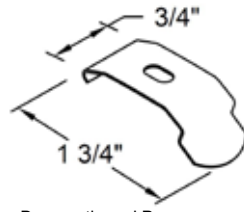

Decomatic and Panogram
Mounting Clip
Item# 98286