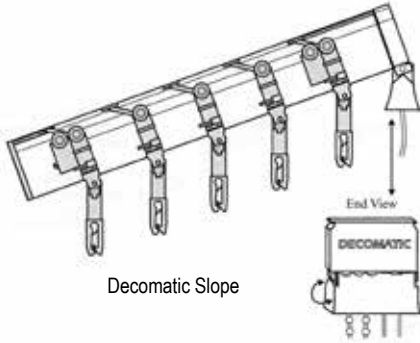

Blind Operation

- Panogram Headrail System
 - Pull down on front/back of cord loop to traverse vertical blinds side to side.
 - Pull down back chains to rotate louvers and adjust light diffusion.
- Wand-Draw Headrail System
 - Pull wand right or left to traverse vertical blinds. Rotate wand to rotate louvers and adjust light diffusion.

Decomatic Slope

Size Standards

- Maximum Angle: 55 degrees
- Maximum Width: 240"
- Minimum Width: 10"
- Maximum Blind Weight: 45 lbs.

Ordering Notes

- Exact dimensions required!
 - Slope Track Width
 - Bottom Width
 - Low-Side Height
 - High-Side Height
- Specify Control Side
- Traversing capability depends on overall specifications.
- If blinds both tilt and traverse, controls must be on same side
- To price: Add vertical blind price (use slope width of track and longest vane length) to Slope/Angle Track Surcharge.
- Exclusion: Wand Draw