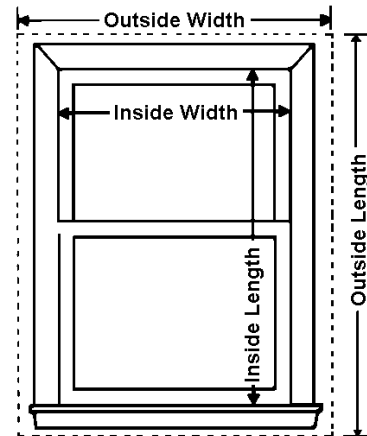

Item# 90570HOBP

Carrier stem Replacement Kit Item# 95559KIT
Carrier stem Removal Pliers Item# 95559

Carrier Stems - Panogram

- These stems are not removable.

Best Practices for Measuring

- Always use a steel tape or a metal ruler for measuring.
- Always measure every window even though they look the same.
- Check for obstructions that could affect operation of the shade.
- For Inside Mount (jamb to jamb in a window or door, wall to wall in a room), give exact inside to inside width measurements, and top to bottom length measurements of the area to be covered.
- Measure the width in at least three places and specify the narrowest width.
- Measure the length in at least three places and specify the shortest length.
- Take two diagonal measurements. If there is a greater than 3/8" difference in diagonal measurements, outside mount is strongly recommended to avoid irregular light gaps.
- For Outside Mount, measure the exact width and height of the area to be covered.

Measuring Information

- Inside Mount
 - For verticals installed inside an area (jamb to jamb in a window or door, wall to wall in a room) give EXACT inside to inside width measurements, and top to bottom length measurements of area to be covered. **DO NOT MAKE ALLOWANCES.** Factory will make all adjustments. Louvers will clear bottom between 1/4" and 1/2".
 - See Mounting Requirements - pages 8 -9
- Outside Mount
 - Measure exact width and height of area to be covered. No allowances will be made by factory for width or length. When measuring from top of headrail to floor or ceiling to floor, a deduction of 1/2" to 3/4" is recommended. **You must make this deduction!**
 - To cover a window or door, vertical blind should overlap by minimum 3" - 6" on each side to reduce light gap.
 - When installing above a window frame, vertical track should be installed at least 2" above frame or molding. Adjust length of vertical accordingly.