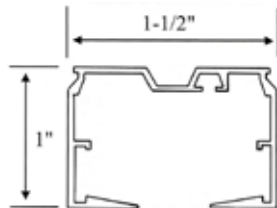

Size Standards

- Dimensions
 - Maximum width: 191"
 - Minimum width: 10"

Mounting Requirements

- Inside Mount (IB)
 - Minimum Mounting Depth: 2 3/4"

Finished Dimensions

- Inside Mount (IB):
 - Width: -1/8"
 - Height: -3/16"
- Outside Mount (OB):
 - Width: Ordered Width
 - Height: Ordered Height
- Light Gaps
 - Inside Mount (IB)
 - Control Side: 1/4"