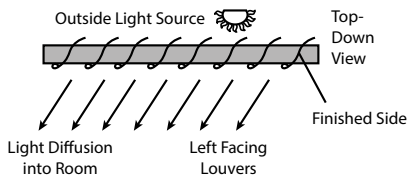

Majesty Valance
4 1/2" height
5/8" thick

Noble Valance
4 5/8" height
1/2" thick

Product Information

Discoveries® Vertical Blinds - Design Features

Louver Options

- Free Hanging
 - Fabric verticals are available free hanging with enclosed weights standard. Sewn-in weights with open pocket sides are optional at no charge. Bottom weights with chains and clips can be requested for sewn-in only. **Note:** Several fabrics are too delicate for shipping with weights and chains inserted.
- Channel Panel Insert
 - Channel Panel insert in color Ivory or White, with crystal clear edges, is available for most fabrics to provide energy efficiency.
- Channel Panel only
 - Channel Panel may be purchased separately (use FH row in price chart to price). Will be supplied with insert adhesive backing. Testing is recommended on a small area as some fabrics and wallpapers may adhere more strongly than others. **We cannot guarantee the insert backing material will adhere to all fabrics.**
- Vinyl
 - May have a keyhole punched and chains inserted as a no charge option. S-shaped vinyl materials cannot be keyhole punched.
- Louver Orientation and Light Diffusion
 - **S-shaped louvers** have distinct left-facing/right-facing louver orientations that affect light diffusion. **Louver orientation must be specified at time of order and cannot be changed in the field.** S-shaped louver materials are designated on page 3.