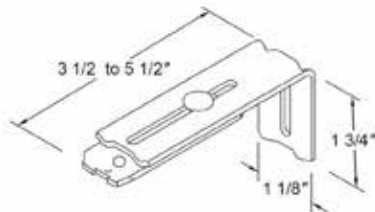

Product Information

Discoveries® Vertical Blinds - Installation and Measuring Information

Brackets

- The chart below shows the number of brackets that will be shipped as recommended by the manufacturer of the vertical track.

Width	# of Brackets	Width	# of Brackets
Up to 36"	2	100" to 129"	5
37" to 66"	3	130" to 159"	6
67" to 99"	4	160" to 189"	7

- Inside mount
 - Ceiling mount: Clip style, designed to screw directly to ceiling.
 - Wall mount: L-brackets must be added by installer
- Outside mount
 - Ceiling mount: Rivets must be drilled out by installer
 - Wall mount: Clip style with riveted on L-bracket
- If different bracket is desired other than the standard for type of mount (IB or OB), **must be ordered separately at time of blind order.**