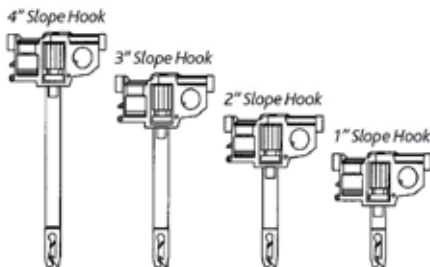

Decomatic Slope

Size Standards

- Maximum Angle: 55 degrees
- Maximum Width: 240"
- Minimum Width: 10"
- Maximum Blind Weight: 45 lbs.

Ordering Notes

- Exact dimensions required!
 - Slope Track Width
 - Bottom Width
 - Low-Side Height
 - High-Side Height
- Specify Control Side
- Traversing capability depends on overall specifications.
- If blinds both tilt and traverse, controls must be on same side
- To price: Add vertical blind price (use slope width of track and longest vane length) to Slope/Angle Track Surcharge.
- Exclusion: Wand Draw

Options

- Control available on either left or right side
- Channel Panel Valance (Only)

Four different size hooks are used (one size per track).
The length of the hook is determined by the angle of the track.