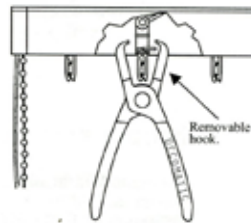

Width	# of Brackets	Width	# of Brackets
Up to 36"	2	100" to 129"	5
37" to 66"	3	130" to 159"	6
67" to 99"	4	160" to 189"	7

- Inside mount
 - Ceiling mount: Clip style, designed to screw directly to ceiling.
 - Wall mount: L-brackets must be added by installer
- Outside mount
 - Ceiling mount: Rivets must be drilled out by installer
 - Wall mount: Clip style with riveted on L-bracket
- If different bracket is desired other than the standard for type of mount (IB or OB), **must be ordered separately at time of blind order.**

Decomatic Wall Bracket Adjustable
Item# 98282

Decomatic and Panogram
Mounting Clip
Item# 98286

Panogram Wall Bracket

Replaceable Carrier Stems - Decomatic

- Stems can be removed with stem removal pliers, without un-mounting the headrail. Hook Replacement Kit and Hook Removal Pliers are available for purchase.
- 5/16" wide
- 185 degree rotation capability
- Maximum vane weight is 1 1/4 lbs.

Item# 90570HOBP

Carrier stem Replacement Kit Item# 95559KIT
Carrier stem Removal Pliers Item# 95559

Carrier Stems - Panogram

- These stems are not removable.

Best Practices for Measuring

- Always use a steel tape or a metal ruler for measuring.
- Always measure every window even though they look the same.
- Check for obstructions that could affect operation of the shade.
- For Inside Mount (jamb to jamb in a window or door, wall to wall in a room), give exact inside to inside width measurements, and top to bottom length measurements of the area to be covered.
- Measure the width in at least three places and specify the narrowest width.
- Measure the length in at least three places and specify the shortest length.
- Take two diagonal measurements. If there is a greater than 3/8" difference in diagonal measurements, outside mount is strongly recommended to avoid irregular light gaps.
- For Outside Mount, measure the exact width and height of the area to be covered.