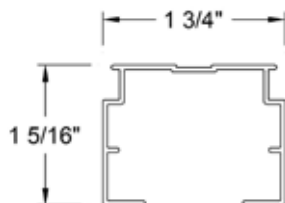

Size Standards

- Dimensions
 - Maximum width: 191"
 - Minimum width: 10"

Mounting Requirements

- Inside Mount (IB)
 - Minimum Mounting Depth: 2 3/4"

Finished Dimensions

- Inside Mount (IB):
 - Width: -1/8"
 - Height: -3/16"
- Outside Mount (OB):
 - Width: Ordered Width
 - Height: Ordered Height
- Light Gaps
 - Inside Mount (IB)
 - Control Side: 1/4"

Size Standards

- Dimensions
 - Maximum width: 191"
 - Minimum width: 10"

Mounting Requirements

- Inside Mount (IB)
 - Minimum Mounting Depth: 2 3/4"

Finished Dimensions

- Inside Mount (IB):
 - Width: -1/8"
 - Height: -3/16"
- Outside Mount (OB):
 - Width: Ordered Width
 - Height: Ordered Height
- Light Gaps
 - Inside Mount (IB)
 - ♦ Control Side: 1/4"