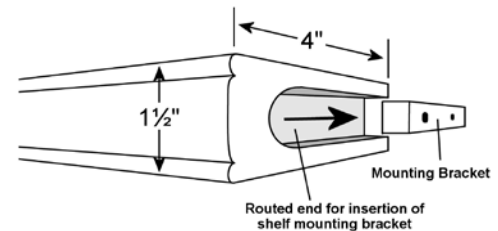

Size Standards

- Dimensions
 - Height: 1 1/2"
 - Depth: 4" (Can be cut down to 2" minimum upon request)
 - Maximum Length: 8'

Ordering Notes

- Must be installed below the radius of window as routed ends are square
- Specify exact width from jamb to jamb. A 1/16" deduction will be taken by Lafayette.
- Ordered separate from Vertical Blind (Priced by lineal foot - round up from exact width to next highest lineal foot.)