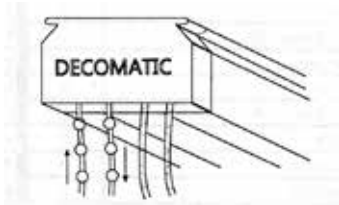

Product Information

Discoveries® Vertical Blinds - Decomatic® Headrail Systems

Product Features - Decomatic Headrail

- Fits rectangular window or door openings
- One Way or Split Draw Operation (Right control standard)
- Nickel-plated Steel chain operating system
- Anodized Aluminum Track
- Smooth and quiet traversing
- Replaceable vane carriers for easy onsite repair
- Automatic Clutch protected vane alignment

Product Features - One-Wand Headrail

- Eliminates risk of strangulation from exposed cords
- Anodized Aluminum Track
- Wand operation for smooth and quiet traversing
- Replaceable vane carriers for easy on site repair
- Automatic Clutch protected vane alignment
- **One-way draw only**
- Wand size will be 2/3 of the blind length standard.