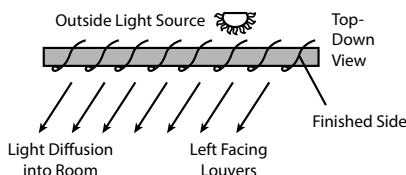

Other Special Installations and Options

- Abutted Blinds
  - Channels may be ordered to butt together when dimensions exceed maximum widths. **Exact measurements required.**
- Cut-Outs
  - Free hanging verticals may be ordered for cut-out installations when objects interfere with louvers, i.e. air conditioner, heat register, etc.
- Striping
  - Using same louver material with a different colorway. Number of louvers in each colorway must be specified. (See page 13 for # of louvers in stacking charts for respective headrail systems)
- Verticlips
  - Verticlips allow a louver to be hung at each end to form a blind length return and help minimize light gap. (One pair of Verticlips and two louvers are shipped with this option)