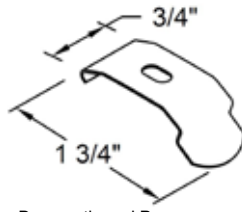

Decomatic and Panogram
Mounting Clip
Item# 98286