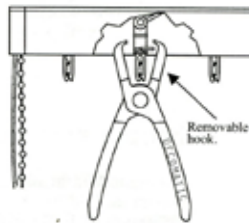

Carrier stem Replacement Kit Item# 95559KIT
Carrier stem Removal Pliers Item# 95559