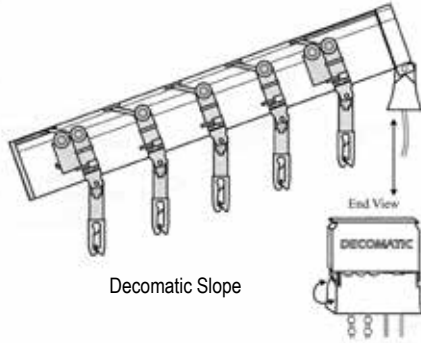

Product Information

Discoveries® Vertical Blinds - Specialty Applications and Valances

Product Features - Angle Windows

- Decomatic® Slope
  - Available for sloping, cathedral-type windows
  - Most blinds will be TILT ONLY
  - Available in White, Bronze, and Anodized
  - One-Way (must stack to high side)
  - Chain operating system only

Decomatic Slope

Size Standards

- Maximum Angle: 55 degrees
- Maximum Width: 240"
- Minimum Width: 10"
- Maximum Blind Weight: 45 lbs.

Ordering Notes

- Exact dimensions required!
  - Slope Track Width
  - Bottom Width
  - Low-Side Height
  - High-Side Height
- Specify Control Side
- Traversing capability depends on overall specifications.
- If blinds both tilt and traverse, controls must be on same side
- To price: Add vertical blind price (use slope width of track and longest vane length) to Slope/Angle Track Surcharge.
- Exclusion: Wand Draw