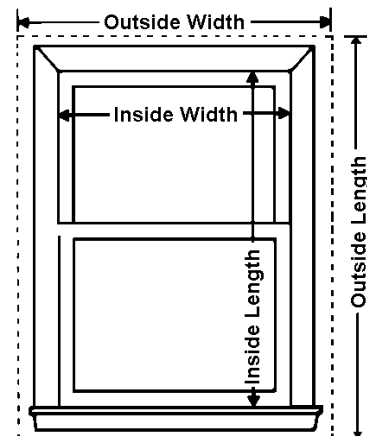

General Advisories

Please examine all merchandise and packages for accuracy and make sure all parts, brackets, etc. are included **before** sending them to be installed. While we constantly strive to make sure each order is exact and complete, we do occasionally make mistakes, and **we cannot be responsible for trip charges or reinstallation charges. Repairs or remakes must be requested within 30 days of invoice date.**