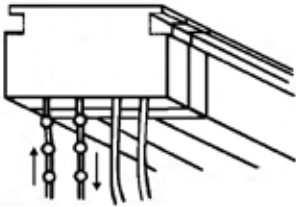

Product Information

Discoveries® Vertical Blinds - Panogram™ Headrail System

Product Features - Panogram Headrail

- Fits rectangular window or door openings
- One Way or Split Draw Operation (Right control standard)
- Nickel-plated Steel chain operating system
- Anodized Aluminum Track
- Smooth and quiet traversing
- Automatic Clutch protected vane alignment

Product Features - Wand-Draw Headrail

- Eliminates risk of strangulation from exposed cords
- Anodized Aluminum Track
- Wand operation for smooth and quiet traversing
- Automatic Clutch protected vane alignment
- **One-way draw only**
- 30" wand