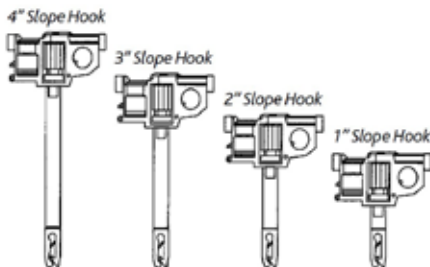

Options

- Control available on either left or right side
- Channel Panel Valance (Only)

Four different size hooks are used (one size per track).
The length of the hook is determined by the angle of the track.

Product Features - Dust Cover Valance

- Pricing includes Dust Cover Valance
- Round Wrap
  - Standard for all outside or inside mounts with returns, using fabric louvers. However, Tailored Corners are available.
- Tailored Corner
  - Standard for all outside or inside mounts when using PVC louvers
- Utilizes a non-yellowing clear edge groover insert

Valance Type	OB or IB with returns Fabric	OB or IB with returns PVC/Aluminum	IB with no returns Fabric	IB with no returns PVC/Aluminum
Tailored Corner	Optional	Standard	Not available	Standard
Round Wrap	Standard	Not available	Not available	Not Available