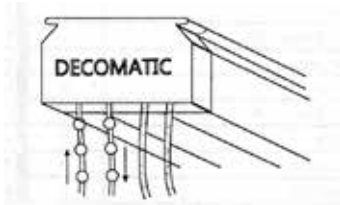

Product Information

Discoveries® Vertical Blinds - Decomatic® Headrail Systems

Product Features - Decomatic Headrail

- Fits rectangular window or door openings
- One Way or Split Draw Operation (Right control standard)
- Nickel-plated Steel chain operating system
- Anodized Aluminum Track
- Smooth and quiet traversing
- Replaceable vane carriers for easy onsite repair
- Automatic Clutch protected vane alignment

Product Features - One-Wand Headrail

- Eliminates risk of strangulation from exposed cords
- Anodized Aluminum Track
- Wand operation for smooth and quiet traversing
- Replaceable vane carriers for easy on site repair
- Automatic Clutch protected vane alignment
- **One-way draw only**
- Wand size will be 2/3 of the blind length standard.