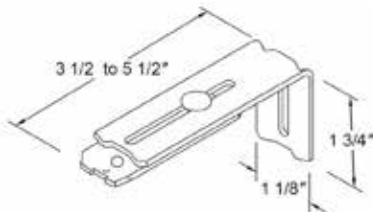

Product Information

Discoveries® Vertical Blinds - Installation and Measuring Information

Brackets

- The chart below shows the number of brackets that will be shipped as recommended by the manufacturer of the vertical track.

Width	# of Brackets	Width	# of Brackets
Up to 36"	2	100" to 129"	5
37" to 66"	3	130" to 159"	6
67" to 99"	4	160" to 189"	7

- Inside mount
  - Ceiling mount: Clip style, designed to screw directly to ceiling.
  - Wall mount: L-brackets must be added by installer
- Outside mount
  - Ceiling mount: Rivets must be drilled out by installer
  - Wall mount: Clip style with riveted on L-bracket
- If different bracket is desired other than the standard for type of mount (IB or OB), **must be ordered separately at time of blind order.**

Decomatic Wall Bracket Adjustable
Item# 98282