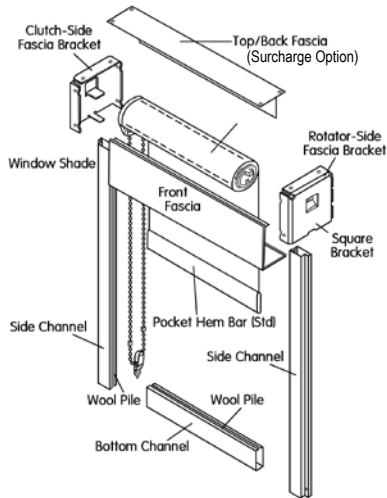

Product Information

Genesis Window Shades with Light Blockout System

Product Features

- Fits rectangular window openings.
- Includes front fascia, side channels and bottom channel to eliminate light leakage. Customer selects fascia color.
- Select 3" flat fascia or 4" flat fascia in Brushed Nickel, Bronze, White or Vanilla.
- R Series Clutch roller system.
- Sewn in hem.
- Color coordinated continuous bead chain loop.
- 3" Fascia: Front Fascia is 3" high and 2 1/4" deep; Optional Top/Back Fascia is 3" high and 2 1/4" deep.
- 4" Fascia: Front Fascia is 4" high and 2 3/4" deep; Optional Top/Back Fascia is 4" high and 2 3/4" deep.
- Side Channels: Width of channel is 2 7/16".
- Bottom Channel: Height of channel is 2 7/16".

Size Standards

See Size Standards on [pages 6 - 9](#).

Important Child Safety Note

The revised American National Standard for Safety of Corded Window Covering products requires if corded window products are used in the home, cord cleats or cord tension locks must be properly installed.

Continuous Bead Chain Drops

Shade Length	Drop	Shade Length	Drop
Up to 22"	12"	54 1/16" - 66"	48"
22 1/16" - 27"	18"	66 1/16" - 78"	60"
27 1/16" - 39"	24"	78 1/16" - 90"	72"
39 1/16" - 42"	36"	90 1/16" - 102"	84"
42 1/16" - 54"	39"	Over 102"	96"

*Note: Custom lengths or lengths longer than 96" will have a connector. See [page 56](#).

Hardware Included

- Installation Brackets
- Cord Tension Lock

Options

- No Charge
  - Clutch Color Substitution (Black, Vanilla)
  - Bead Chain Drop Substitution (table above)
- Surcharge
  - Stainless Bead Chain
  - Colored Metal Bead Chain (Antique Bronze, Black)
  - Top/Back Fascia
  - Tube Size Upgrade

Mounting Requirements

• Inside Mount (IS) - Minimum Mounting Depth

- 3" and 4" Fascia 7/8"

It is extremely important that the width given is an accurate measurement at the level where the fascia is to be installed. Squareness of the window is also critical for this installation.

• Inside Mount (IS) - Mounting Depth - Flush Mount

- 3" Fascia 3 1/8"

- 4" Fascia 4 1/8"

• Outside Mount (OS) - Minimum Flat Vertical Surface

- 3" Fascia 1 7/8"

- 4" Fascia 3 7/8"

Finished Dimensions

- Inside Mount (IS)
  - 3" or 4" Fascia: -3/16"
- Outside Mount (OS): Ordered width
- Cloth Measure (CM): +1 3/16"

Ordering Notes

- Exclusions: 5" Flat Fascia, Mixed Metals Designer Accents, Decorative Hems, Decorative Pulls, Small Cassette, Large Cassette, 2-on-1 Headrail, Reverse Roll, Battery Operated Motorization, Tahiti fabric.
- To price, add the shade price to the Light Blockout Fascia surcharge.
- Control side cannot be changed once shade is made.
- There is a 1/8" gap between the side channel and the top fascia to allow for installation.

Caution

- For inside mounts, It is extremely important that the width given is an accurate measurement at the level where the fascia is to be installed. Squareness of the window is also critical for this installation.
- Inside Mounts are not recommended due to light leakage. If an Inside Mount is used then additional steps are necessary to minimize the light leakage. Options include caulking, filling or using a drapery panel on each side of the window.