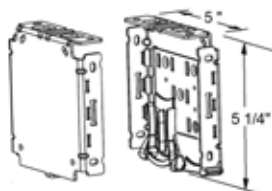

5" Dual Shade Option
End Plate