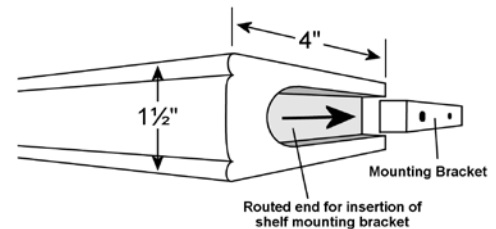

Ordering Notes

- Must be installed below the radius of window; routed ends are square
- Specify exact width from jamb to jamb. A 1/16" deduction is taken by Lafayette.
- Ordered separate from shade (Priced by lineal foot - round up from exact width to next highest lineal foot.)
- **Exclusions:** Outside mount applications