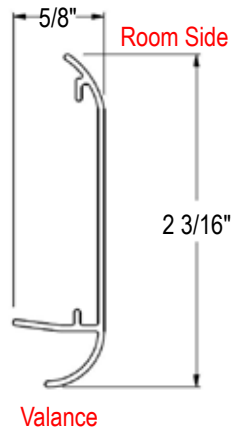

Finished Dimensions

- Inside Mount (IS):
Width: + 5/16" ordered width
Length: + 1/4" ordered length

Product Information

Allure Couplitaire Window Shades

Product Features

- Fits rectangular window openings.
- See pages 6-9 for Genesis privacy shade availability.
- Clutch operated with beaded chain loop on Allure shade.
- EZ Lift standard on Genesis privacy shade (window side shade).
- Includes a Board Mounted Fabric Wrapped Valance in Allure shade material.
- Color coordinated beaded chain loop, bottom rail and end caps. See Allure price list for color coordination chart.
- Fabric wrapped bottom rail on Genesis privacy shade.