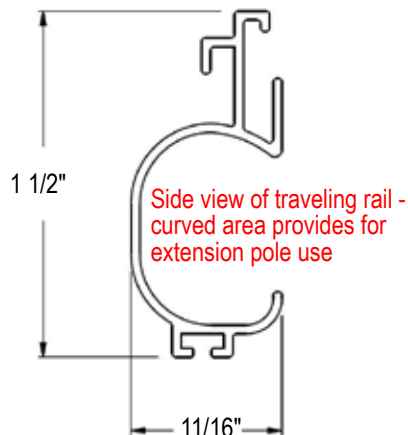

Finished Dimensions

- Inside Mount (IS):
Width: + 5/16" ordered width
Length: + 1/4" ordered length

Product Information

Allure Couplitaire Window Shades

Product Features

- Fits rectangular window openings.
- See pages 6-9 for Genesis privacy shade availability.
- Clutch operated with beaded chain loop on Allure shade.
- EZ Lift standard on Genesis privacy shade (window side shade).
- Includes a Board Mounted Fabric Wrapped Valance in Allure shade material.
- Color coordinated beaded chain loop, bottom rail and end caps. See Allure price list for color coordination chart.
- Fabric wrapped bottom rail on Genesis privacy shade.