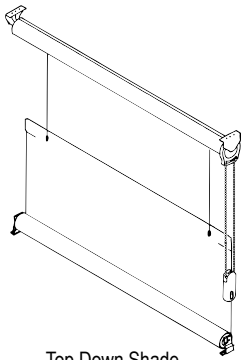

Product Information

Genesis Top Down Window Shades

Product Features

- Fits rectangular window openings.
- Allows the shade to retract from the top to the bottom to allow light in the top portion of a window.
- R Series Clutch operating system at the top of the shade.
- Constant spring tension spring roller at bottom of the shade.
- Fabric comes off the back of the roller.
- Pulling on the clutch bead chain loop raises the shade.
- Wood slat moving rail with grommets guides the movement of the shade.
- Color coordinated continuous bead chain loop.

Top Down Shade with exposed roller