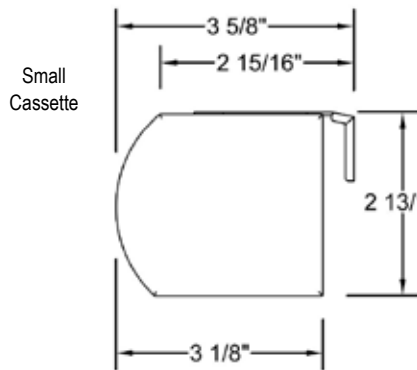

Design Options

Genesis Window Shades - Cassette Systems

Small Cassette Systems

- Fits rectangular window openings.
- R Series Clutch
- See Size Standards on [pages 6-9](#).
- Available in Brushed Nickel, White, Vanilla, Sierra Tan, Bronze and Black. See [pages 72 to 74](#) for color coordination chart.
- Fabric inserted into front of cassette.
- The wrapped metal hemline will prevent rollup of the shade material into the cassette.
- Inside mount shades will have a total light gap of 1 3/16" for small cassette or 1 3/8" for large cassette.

Options

- No Charge
  - Cassette Color Substitution
  - Plastic Bead Chain Color Substitution
  - Cassette with no fabric insert
- Surcharge
  - 2-on-1 Headrail - Maximum width 156"
  - Mixed Metals Designer Accents (no wrap on end caps)
  - Stainless Bead Chain
  - Colored Metal Bead Chain (Antique Bronze, Black)
  - Battery Operated Motorization - [see pages 45 to 50](#)

Ordering Notes

- Exclusions: Spring Roller, Reverse Roll Shades, Light Blockout Fascia System, Tahiti fabric
- To price, add shade price and cassette surcharge.