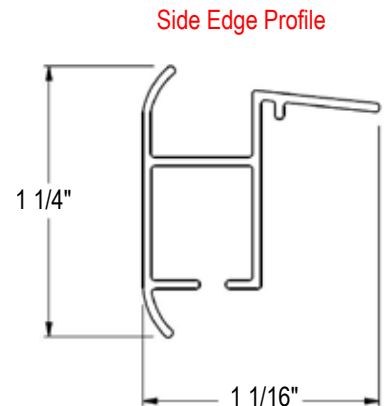

Finished Dimensions

- Inside Mount (IS):
Width: + 5/16" ordered width
Length: + 1/4" ordered length

Product Information

Allure Couplitaire Window Shades

Product Features

- Fits rectangular window openings.
- See pages 6-9 for Genesis privacy shade availability.
- Clutch operated with beaded chain loop on Allure shade.
- EZ Lift standard on Genesis privacy shade (window side shade).
- Includes a Board Mounted Fabric Wrapped Valance in Allure shade material.
- Color coordinated beaded chain loop, bottom rail and end caps. See Allure price list for color coordination chart.
- Fabric wrapped bottom rail on Genesis privacy shade.