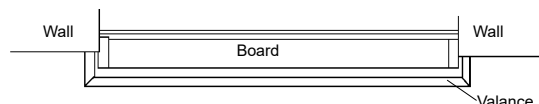

Design Options

Genesis Window Shades - Valances and Cornice

Majesty or Camelot Wood Valance

- Available in eight colors. Colors are pictured in the Genesis sample book. Actual colors may be seen in the Heartland, Manh Truc sample books.
- Standard return is 4 1/2" from back of valance to wall.
- If wood valance width is over 96" the valance will be spliced.
- L Bracket with panhead nut & bolt is used for attachment through the top of the dust cover.