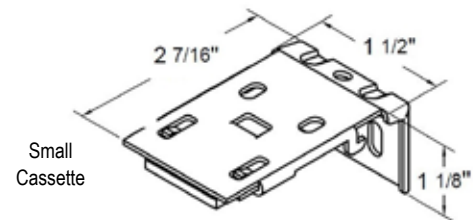

Magnetic Hold Down Bracket
Item # 15-9108

Small and Large Cassette Brackets

Small Cassette - Item 80-30053-XX

Colors: 03 Black, 09 Vanilla, 11 White, 38 Bronze, 53 Sierra Tan, 90 Bright Zinc.

Large Cassette - Item 10000-UBC660