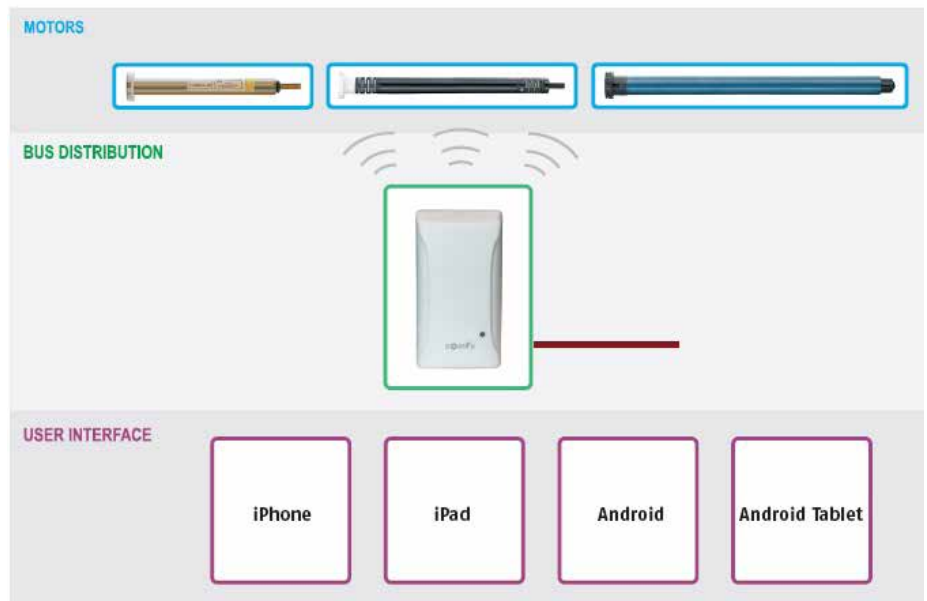

Wiring Best Practice: