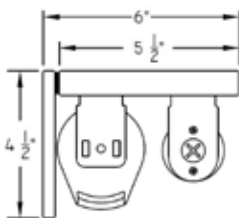

Finished Dimensions

- Inside Mount (IB)
  - Fabric Width
    - ♦ Allure: -1 3/16"
    - ♦ Genesis Privacy Shade:
      - ~ EZ Lift: -13/16"
      - ~ Clutch: -1 3/16"
  - Finished Width : -1/8" when fully recessed, +7/8 for valance returns when partially recessed
- Outside Mount (OB)
  - Fabric Width
    - ♦ Allure: -1 1/16"
    - ♦ Genesis Privacy Shade:
      - ~ EZ Lift: -11/16"
      - ~ Clutch: -1 1/16"
  - Finished Width : Ordered width (+1" for valance)
- Light Gaps - Allure Shade
  - Inside Mount (IB) - Includes 1/16" for IB
    - ♦ Control Side 5/8"
    - ♦ Non-Control Side 5/16"
  - Outside Mount (OB) - Not including 1/2" for valance
    - ♦ Control Side 1/2"
    - ♦ Non-Control Side 1/8"
- Light Gaps - Genesis Roller Shade
  - Inside Mount (IB) - Includes 1/16" for IB
    - ♦ Control Side 5/16"
    - ♦ Non-Control Side 5/16"
  - Outside Mount (OB) - Not including 1/2" for valance
    - ♦ Control Side 1/4"
    - ♦ Non-Control Side 1/4"

Size Standards

See Size Standards on [pages 6 - 9](#).

Important Child Safety Note

The revised American National Standard for Safety of Corded Window Covering products requires that shades with cord loops must be mounted with functioning cord tensioners that have not been modified from original specifications.

Continuous Bead Chain Drops

Shade Length	Drop	Shade Length	Drop
Up to 18"	12"	66 1/16" - 78"	60"
18 1/16" - 30"	18"	78 1/16" - 90"	72"
30 1/16" - 42"	24"	90 1/16" - 102"	84"
42 1/16" - 54"	36"	Over 102"	96"
54 1/16" - 66"	48"		

- For inside mount - Chain length must be at least 6" shorter than ordered length to ensure proper tensioner installation.

Hardware Included

- Installation Brackets
- Cord Tension Lock

Options - See Allure Price List for pricing

- No Charge
  - Exposed Roller
  - Extension Brackets
  - Magnetic Hold Down Brackets
  - Optional Chain Lengths - See Standard Chain Drops Chart above
  - Clutch lift system for privacy shade
- Surcharge
  - Sure-Lift Allure Shade
  - Metal Bead Chain
  - 2-On-1 Headrail - Max. width = Max. width of Allure fabric.
  - Fabric Wrapped Bottom Rail
  - FR Coating
- Battery Motorization

Ordering Notes

- Vane Alignment - Alignment of the semi-opaque or opaque fabric vanes can be guaranteed within 1/4" if shades are ordered at the same time, in the **identical style, color and height, and room number specified.** (Not available for pattern Flirt). **Must be requested at time of order.**
- To price, add the Allure fabric base price to the Couplitaire privacy fabric surcharge. See Allure price list
- Allure transitional shades will come set to stop in the closed position at ordered length.

Shade Operation

The transition of light is created with dual layers of fabric alternating between sheer and semi-opaque or opaque horizontal fabric vanes. As the fabric moves the layers bypass on the window creating different levels of light-filtering options. You can raise and lower your shades while still controlling the amount of light and your view. The EZ-Lift system is lowered by pulling shade or giving a slight tug to lift.

Caution