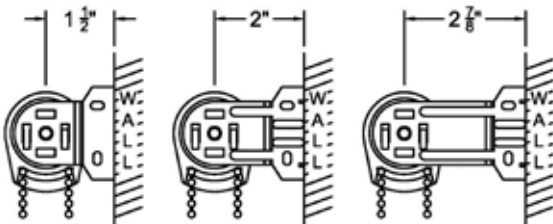

Magnetic Hold Down Bracket
Item # 15-9108

Small and Large Cassette Brackets

Small Cassette - Item 80-30053-XX

Colors: 03 Black, 09 Vanilla, 11 White, 38 Bronze, 53 Sierra Tan, 90 Bright Zinc.

Large Cassette - Item 10000-UBC660