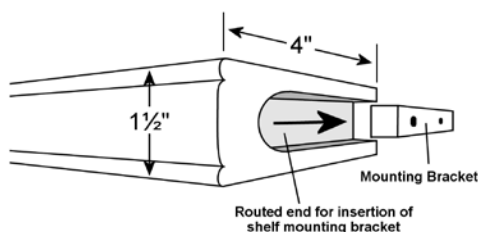

Ordering Notes

- Price each shade separately then add the multiple headrail surcharge

Hold Down Brackets

- An oval wooden rod is inserted into the hem pocket at the bottom of the shade and a hole is drilled for the hold down bracket attachment.
- Hold down brackets are not available with banding option.
- Hold downs must be specified at the time of the order and cannot be retrofitted in the field.

Palladian Window Shelf

- Double beaded hardwood shelf mounts horizontally in arched or angled openings to serve as divider and mounting surface for any window fashions product.
- Allows area above shelf to be treated independently.
- Finishes available from Woodland Harvest or Heartland Woods.
- Palladian shelf has a 1/32" per foot tolerance for warpage.
- Inside Mount Applications only.

Size Standards

- Height: 1 1/2"
- Depth: 4" (Can be cut down to 2" minimum upon request)
- Maximum Length: 8'

Ordering Notes

- Must be installed below the radius of window; routed ends are square
- Specify exact width from jamb to jamb. A 1/16" deduction is taken by Lafayette.
- Ordered separate from shade (Priced by lineal foot - round up from exact width to next highest lineal foot.)
- **Exclusions:** Outside mount applications