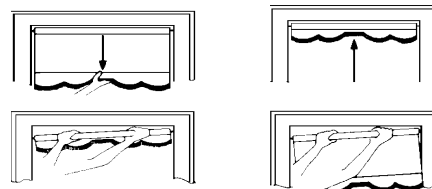

Fabric Care and Cleaning

- Shade fabrics can be cleaned periodically using a vacuum with a soft bristle attachment.
- Shade fabrics with fiberglass or PVC can usually be wiped gently with mild detergent. We recommend testing a small area prior to cleaning the entire shade. For shade fabric content refer to the Genesis Technical specifications found in the Dealer Center under Product Information/Genesis.
- Pattern Hanji is a paper based material and is not recommended to come in contact with water.
- Ultrasonic cleaning is not recommended.