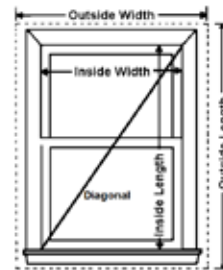

Best Practices for Measuring

- Always use a steel tape or a metal ruler for measuring.
- Always measure every window even though they look the same.
- Check for obstructions that could affect operation of the shade.
- For Inside Mount (jamb to jamb in a window or door, wall to wall in a room), give exact inside to inside width measurements, and top to bottom length measurements of the area to be covered.
- Measure the width in at least three places and specify the narrowest width.
- Measure the length in at least three places and specify the shortest length.
- Take two diagonal measurements. If there is a greater than 3/8" difference in diagonal measurements, outside mount is strongly recommended to avoid irregular light gaps.
- For Outside Mount, measure the exact width and height of the area to be covered.