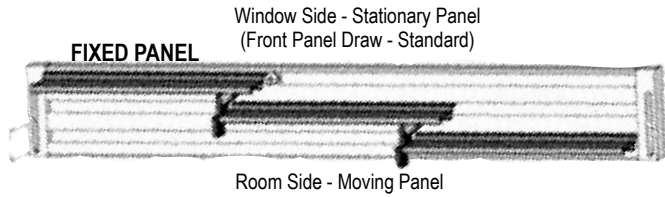

Product Information

Genesis Panel Track Configurations

1. **3 Channels - One Way Draw**
   2 Panels
   For 2 panel systems one channel is empty
   2 Panels - Minimum Track Width is 27"
   2 Panels - Maximum Track Width is 79"
   Number of Overlaps: 1
   3 Panels
   3 Panels - Minimum Track Width is 39"
   3 Panels - Maximum Track Width is 117"
   Number of Overlaps: 2