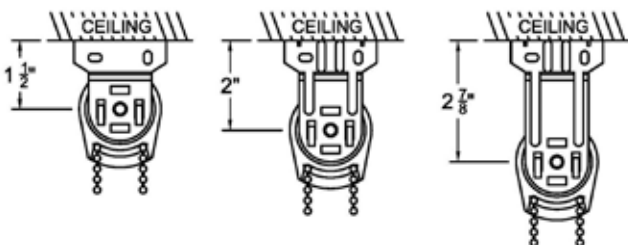

Design Options

Genesis Window Shades - Bracket Information

Genesis Window Shade Brackets

Spring Roller

The type and size of bracket sent with a Genesis spring roller shade varies with the roller size and type of installation. Refer to the Lafayette Shade Products price list for a complete listing of spring roller bracket types and sizes.

SL Series Clutch

Brackets available in 3 projections
1/2" wide for all brackets

Item Numbers	Clutch	Projection	Height
10000-660360X	SL	1 1/2"	2 3/8"
10000-660380X	SL	2"	2 3/8"
10000-660590X	SL	2 7/8"	2 3/8" high

(X = B for Black, W for White, V for Vanilla)

R Series Clutch

Brackets available in 3 projections
1/2" wide for all brackets

Item Numbers	Clutch	Projection	Height
10000-560360	R3, R8	1 1/2"	1 1/2"
10000-560560	R16, R24	1 1/2"	1 1/2"
10000-560380	R3, R8	2"	2 1/2"
10000-560580	R16, R24	2"	2 1/2"
10000-560390	R8	2"	2 1/2"
10000-560590	R16, R24	2 7/8"	2 1/2"

R Series Mounting Requirements

• Inside Mount (IS) - Minimum Mounting Depth		
- R Series	1" Tube	1 3/4"
	2 1/2" & 3" Tube	3 1/4"
	All other	2 3/4"
• Inside Mount (IS) - Min Mounting Depth - Flush Mount		
- R Series	1" Tube	2"
	2 1/2" & 3" Tube	3 3/4"
	All other	2 3/4"
• Inside Mount (IS) - Min Mounting Depth - Wall Mount		
- R Series	All tubes	5/8"
• Outside Mount (OS) - Minimum Flat Vertical Surface		
- R Series	1" tube	1 1/2"
- R Series	All other	2 1/2"

Small and Large Cassette Brackets

Small Cassette - Item 80-30053-XX

Colors: 03 Black, 09 Vanilla, 11 White, 38 Bronze, 53 Sierra Tan, 90 Bright Zinc.

Large Cassette - Item 10000-UBC660