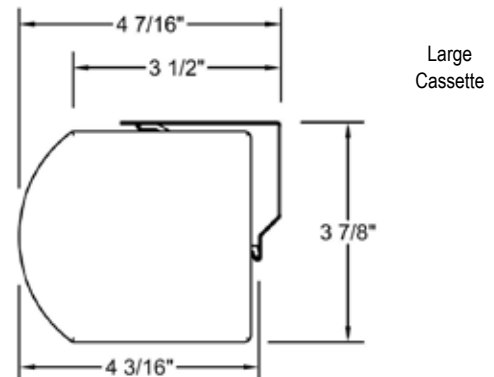

Ordering Notes

- Exclusions: Spring Roller, Reverse Roll Shades, Light Blockout Fascia System, Tahiti fabric
- To price, add shade price and cassette surcharge.