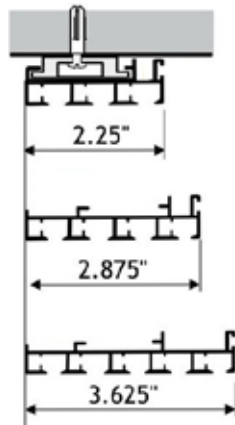

Product Information

Genesis Panel Track

Product Features

- Fits rectangular window openings
- Available on many Genesis fabrics; See [pages 4-5](#).
- One Way Draw or Split Draw
- Cord Draw or Wand Control; Wand Control with Split Draw has 2 wands; Wand is clear acrylic
- Split Draw with cord draw always uses a 5 channel track
- Front Panel Draw is standard (panels stack in front of each other with fixed panel closest to the window side).
- Track system is .045" thick aluminum with White, Black, Satin Nickel or Pewter.
- Track can be ceiling mounted or wall mounted
- Track has integrated hook and loop system for easy panel attachment
- Approximate 3" panel overlap provides uniform view and minimizes light leakage.
- Aluminum bar is inserted into bottom hem
- Installation Bracket and Swivel Bracket are color coordinated to the track color. Black brackets are sent with Pewter track finish.

Mounting Requirements

- Inside Mount (IS)
  - Minimum Mounting Depth
    - 3 Channels: 1 7/8"
    - 4 Channels: 2 1/4"
    - 5 Channels: 3"
  - Minimum Mounting Depth, flush mount
    - 3 Channels: 2 1/4"
    - 4 Channels: 2 7/8"
    - 5 Channels: 3 5/8"
- Outside Mount (OS)
  - Minimum Flat Vertical Surface: 5/8"

Finished Dimensions

- Inside Mount (IS)
  - Overall Fabric Width - Cord Draw: - 3/4" (3/8" on each side)
  - Overall Fabric Width - Wand Draw: - 1/4"
  - Shade Height: -3/8"
  - Track Width for Cord Draw: Ordered width - 1/8"
  - Track Width for Wand Draw: Ordered width - 1/8"
- Outside Mount (OS)
  - Overall Fabric Width: Ordered Width
  - Shade Height: Ordered Height
  - Track Width for Cord Draw: Ordered width + 1"
  - Track Width for Wand Draw: Ordered width + 1/8"

Approximate Panel Size

See table on [page 68](#) for approximate panel size.

Size Standards

- Maximum headrail width is 192"
- Cord Draw is available up to 144" length
- Wand Control is available up to 96" length; Shades less than 7' long have a 36" wand standard; Shades 7' or greater have a 48" wand standard
- Minimum height of shade is 39" for wand draw
- Minimum height of shade is 24" for cord draw

Important Child Safety Note

The revised American National Standard for Safety of Corded Window Covering products requires if corded window products are used in the home, cord cleats or cord tension locks must be properly installed.

Hardware Included

- Installation Brackets (L Brackets for OS Mount)
- Cord Tensioner Bracket with Cord Draw

Options

- No Charge
  - Back Draw Panel - Panels stack in back of each other with the fixed panel closest to the ROOM side
  - Wand Length (36" or 48")
- Surcharge
  - Artisan Valance
  - Majesty Valance or Camelot Valance

Ordering Notes

- For windows greater than 192", a splice kit can be requested or tracks may be butted but panels will not meet.
- Serging of the side edges is done on Beatty, Rocky Mountain and Rollie to help reduce fraying.

Caution

- For natural patterns such as Tahiti, Rocky Mountain and Yellowstone, **there will be visible imperfections**. Some natural patterns offer slight differences in grain and texture, especially in materials containing knots or slight surface cracks. The finest native materials in shades contain some variations in color and hue. In addition, natural materials can have a slight bow or camber so that horizontal lines or bottom hems might not be perfectly straight. Fold alignment can vary slightly, even on shades that are the same height. Shades made of natural materials tend to stretch slightly over time.