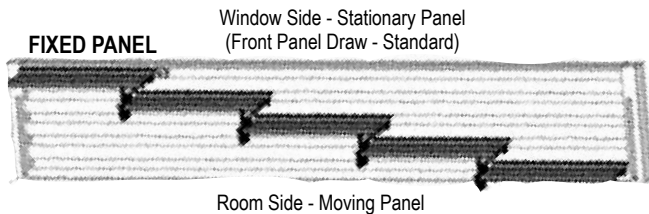

1. **5 Channels - One Way Draw**
   5 Panels
   Minimum Track Width is 63"
   Maximum Track Width is 192"
   Number of Overlaps: 4