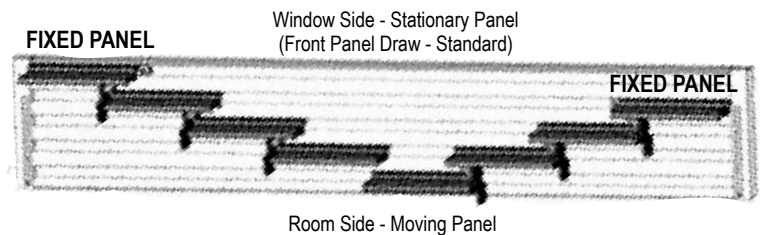

1. **5 Channels - Split Draw - Wand or Cord Control**
   All Split Draw with Cord Control utilize a 5 Channel track
   8 Panels
   Minimum Track Width is 99"
   Maximum Track Width is 192"
   Number of Overlaps: 7