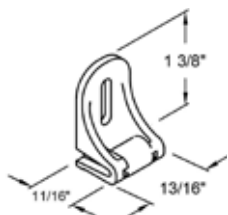

Magnetic Hold Down Bracket
Item # 15-9108

Small and Large Cassette Brackets

Small Cassette - Item 80-30053-XX

Colors: 03 Black, 09 Vanilla, 11 White, 38 Bronze, 53 Sierra Tan, 90 Bright Zinc.

Large Cassette - Item 10000-UBC660