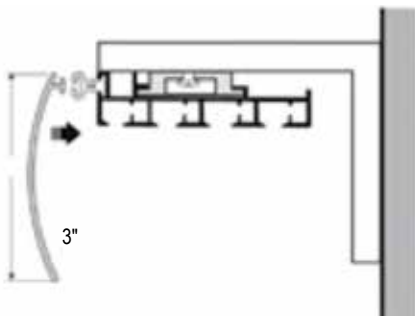

Majesty Valance
4 1/2" height
5/8" thick

Camelot Valance
3 1/2" height
1/2" thick

Artisan Valance

- Available in White, Black, Satin Nickel and Pewter.
- Profile Height: 3"
- Maximum width: 144"
- Valance clips on to Panel Track channel.
- Select Corner Connector color: White, Black or Gray.
- Specify return size for outside mount shades.