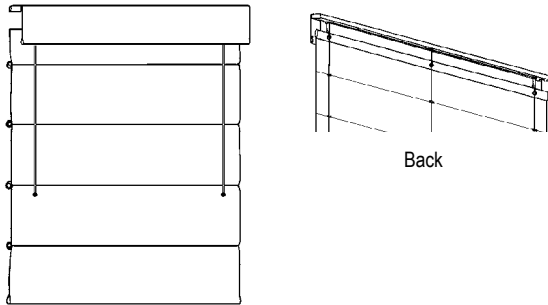

Product Information

Genesis Roman Shades - Specialities

Top Down/Bottom Up Shade

- Fits rectangular window openings
- Front valance and cord lock system. Back valance is an option.
- See Size Standards on [pages 17-18](#).
- 2" deep x 1" high headrail

Ordering Notes

- Tahiti and Yellowstone Top Down/Bottom Up shades with the flat lining option must also be banded.
- Folds may appear very full on some fabrics and when in the raised position creases will form.
- Exclusions: Clutch system