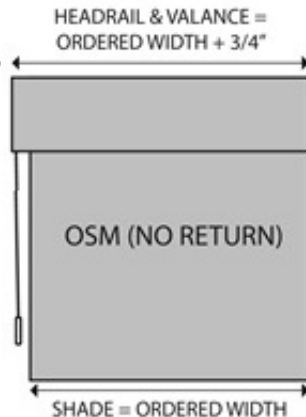

Clutch System Ordering Notes

- For Outside Mount clutch system shades, the headrail and valance measure 3/4" greater than than the ordered width. This allows the Cord Tension Lock and Clutch to line up vertically with no contact with the material edge (see illustration below). If a wrapped end is ordered, the valance will measure an additional 1/4" due to material thickness.