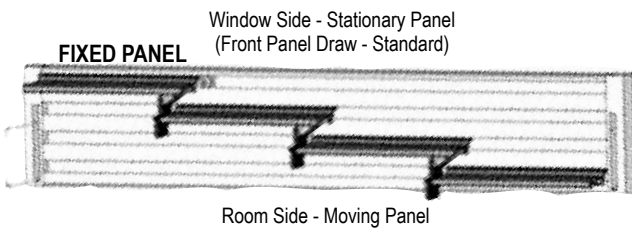

1. **4 Channels - One Way Draw**
   4 Panels
   Minimum Track Width is 51"
   Maximum Track Width is 155"
   Number of Overlaps: 3