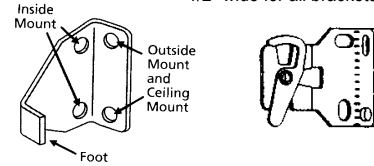

R Series Clutch

Brackets available in 3 projections
1/2" wide for all brackets

R Series Control Side

R Series Idler Side

Item Numbers	Clutch	Projection	Height
10000-560360	R3, R8	1 1/2"	1 1/2"
10000-560560	R16, R24	1 1/2"	1 1/2"
10000-560380	R3, R8	2"	2 1/2"
10000-560580	R16, R24	2"	2 1/2"
10000-560390	R8	2"	2 1/2"
10000-560590	R16, R24	2 7/8"	2 1/2"

R Series Mounting Requirements

• Inside Mount (IS) - Minimum Mounting Depth		
- R Series	1" Tube	1 3/4"
	2 1/2" & 3" Tube	3 1/4"
	All other	2 3/4"
• Inside Mount (IS) - Min Mounting Depth - Flush Mount		
- R Series	1" Tube	2"
	2 1/2" & 3" Tube	3 3/4"
	All other	2 3/4"
• Inside Mount (IS) - Min Mounting Depth - Wall Mount		
- R Series	All tubes	5/8"
• Outside Mount (OS) - Minimum Flat Vertical Surface		
- R Series	1" tube	1 1/2"
- R Series	All other	2 1/2"