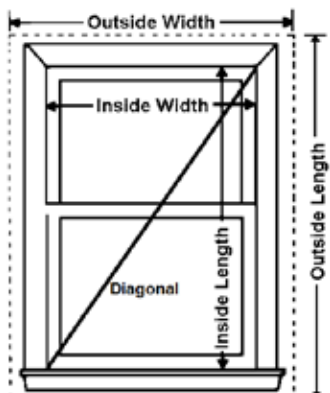

Product Information

Genesis Window Shades - Measuring and Operation

Best Practices for Measuring

- Always use a steel tape or a metal ruler for measuring.
- Always measure every window even though they look the same.
- Check for obstructions that could affect operation of the shade.
- For Inside Mount (jamb to jamb in a window or door, wall to wall in a room), give exact inside to inside width measurements, and top to bottom length measurements of the area to be covered.
- For Inside Mount, measure the width where the brackets will be installed.
- Measure the length in at least three places and specify the shortest length.
- Take two diagonal measurements. If the difference in the diagonal measurements is greater than 3/8", an outside mount is strongly recommended to avoid irregular light gaps.
- For Outside Mount, measure the exact width and height of the area to be covered.
- For Cloth Measure measurement, the area to cover is given. The overall finished shade width will increase when ordering by the Cloth Measure.

Window Shade Measuring

- All shade pricing is based on the width and the window opening height.
- Custom shade orders are accepted for either inside mount, outside mount or Cloth Measure.
- Custom shade width measurements should be taken to the nearest 1/16".
- It is critical that the shade brackets are mounted level so that the shade is level when installed.
- For Height, measure the full length of the window opening from the top frame to the lower sill (or bottom coverage point) to determine your window height.
- For Cloth Measure measurement, the area to cover is given. The overall finished shade width will increase when ordering by the Cloth Measure.
- Finished Dimensions are given on the product specification pages.

Operation and Adjustments

- Make sure the brackets are mounted level or the shade will roll up crooked.
- Remove slat from hem pocket before installing plastic hem grip to avoid damaging material. Then, carefully slide slat inside hem.
- Always pull spring roller shades from the center. Pulling the shades from the side can cause the shade to roll crookedly and possibly damage the edges.
- If the shade does not roll straight, correct as follows:
  Roll shade completely down, exposing roller tube. Place 1 to 2 layers of tape, approximately 4 to 6" long, horizontally on tube. Raise and lower shade a few times, if shade is still skewing add another layer of tape. Always put tape on opposite side that material is skewing.
- Adjusting spring roller shade for roller tension:
  When shade does not roll up, the spring is too loose. To adjust:
  1. Draw shade about 18" and remove from brackets.
  2. Roll up shade by hand and replace in brackets.Repeat until proper tension is reached.

1. When shade will not stay down, the spring is too tight. To adjust:
1. Raise shade all the way up and remove from brackets.
  2. Unroll the shade about 18" and replace in brackets.
3. Repeat until proper tension is reached.