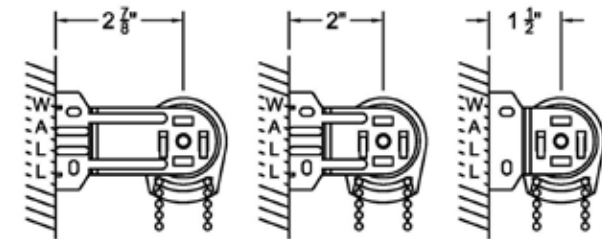

Magnetic Hold Down Bracket
Item # 15-9108

Small and Large Cassette Brackets

Small Cassette - Item 80-30053-XX

Colors: 03 Black, 09 Vanilla, 11 White, 38 Bronze, 53 Sierra Tan, 90 Bright Zinc.

Large Cassette - Item 10000-UBC660