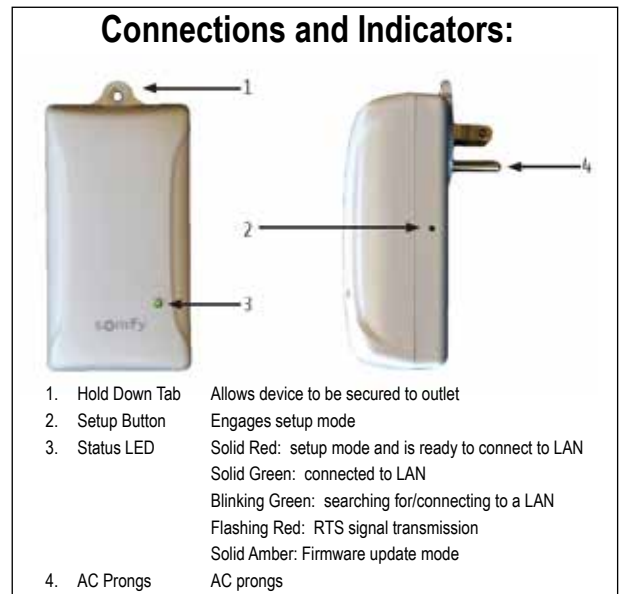

Features Summary:

- Control for up to 5 RTS channels per myLink from iOS and Android devices.
- Join multiple myLinks together for multi-zone control.
- Manually activate RTS products.
- Automate window shades with Scenes and Schedules.
- Supports Up/Down/My/Stop commands and increments control
- Plug-and-play installation
- Multiple users
- Remote access

Technical Specifications

- 110V AC; 50-60Hz
- Ultra Low Power Wi-Fi (802.11 b/g/n)
- 4.11 L x 2.23W x 1.52 H
- Enclosure:
  - ABS
  - UL94V-0 flame rating
  - RoHS compliant
  - -UL listed
- Radio Frequency:
  - RTS 433.42 MHz
  - WiFi: 2.4 GHz and 5 GHz
  - iOS Version: 6 and higher
  - Android Version: Jelly Bean and higher
  - Shipping Weight: 1 lb.

Motorization Services

- Customer Service Motorization Skill Set
  - 800-342-5523
  - motor@lafvb.com
- Technical Support by trained Customer Service Agents
- Assistance in the specification of motorization applications
- Liason between dealers/designers, electricians and home automation integrators.