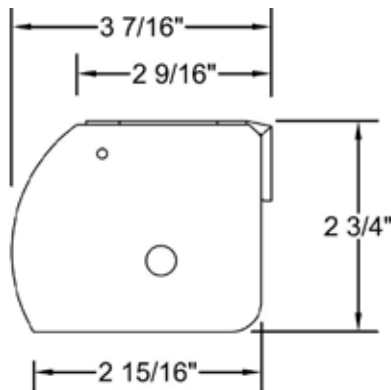

Mounting Requirements

- Inside Mount (IB)
  - Minimum Mounting Depth: 2"
  - Mounting Depth, Flush mount: 3 7/16"