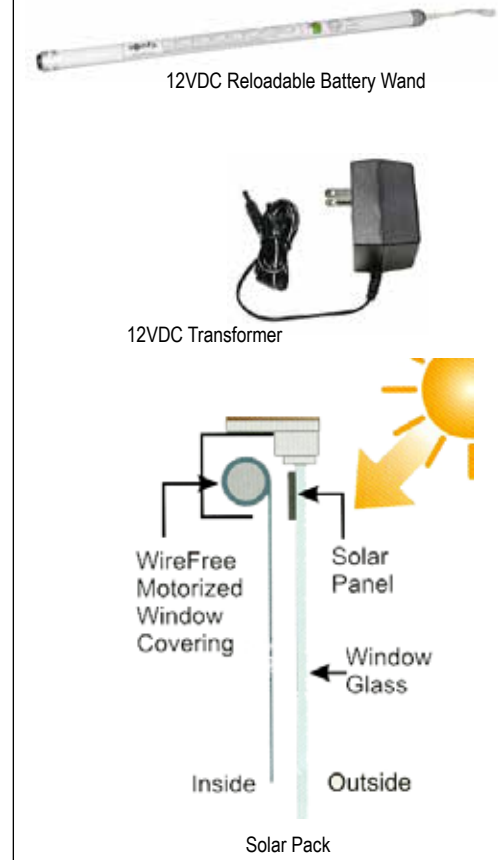

Size Standards

- Maximum sizes for Window Shades: See [pages 10 to 13](#)
- Maximum sizes for Roman Shades: See [pages 17 to 18](#)
- Minimum width: 16".

Options

- Cassette and Fascia Options
  - Small or Large Cassette
  - 3", 4" or 5" Fascia
  - Mixed Metal Designer Accents on Cassette or Fascia - See [page 53](#)
  - Board Mounted Shade with Fabric Wrapped Valance
- Power
  - 12V DC Power Supply (Individual)
  - 12V DC Power Supply Distributed Power (Large Applications)
  - Solar Pack
- Controls
  - Remotes
    - ♦ 1 Channel (Black, White, Silver)
    - ♦ 5 Channel (Black, White, Silver)
    - ♦ 16 Channel (White, Silver)
  - Wall Switches (Black, White, Ivory)
    - ♦ 1 Channel
    - ♦ 5 Channel

Finished Dimensions

- Inside Mount (IS)
  - All Systems: -1/8"
- Outside Mount (OS)
  - All systems: Ordered width
- Cloth Measure (CM):
  - -SL Series Bracket: + 1 1/4"
  - -R Series Bracket: + 1 3/16"
  - -Small Cassette: + 1 1/16"
  - -Large Cassette: + 1 1/4"

Motorization Services

- Motorization Skill Set offered in Customer Service
  - 800-342-5523
  - motor@lafvb.com
- Technical Support by trained Customer Service Agents
- Assistance in the specification of large motorization applications
- Liason between dealers/designers, electricians and home automation integrators.

Power Options

Ordering Notes

- Specify Inside or Outside Mount.
- Are the shades ceiling or wall mounted?
- Order Transmitter(s) or Wall Switch(s) as required.
- Check for other options required that are available.
- Choose left or right side for power cord and motor.
- Price as a standard shade, add the motor surcharge per shade and other surcharges (transmitters, etc.).
- Specify desired channel(s) for programming.
- **Window length is required** so that the limits can be set
- **Exclusions:** Season-Vue shades