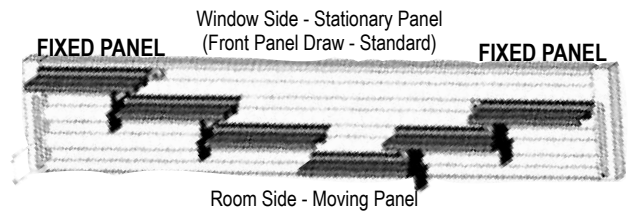

1. **4 Channels - Split Draw - Wand Control**
   6 Panels
   Minimum Track Width is 75"
   Maximum Track Width is 192"
   Number of Overlaps: 5