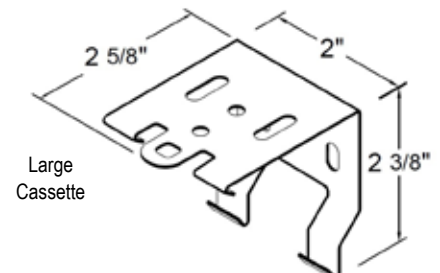

Large Cassette