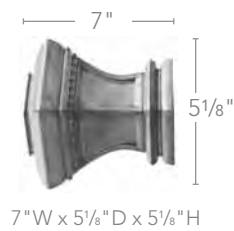

Bristol 56810
SHOWN IN MAHOGANY

Chaucer 56807
SHOWN IN MAHOGANY