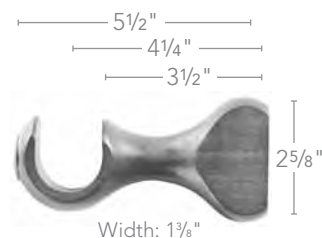

1 3/8" Accessories

Mahogany
083

Coffee
841

Hazelnut
827

Walnut
085

Estate Oak
820

White
025

Satin Gold
894

Unfinished
091

Mahogany
083

Coffee
841

Hazelnut
827

Walnut
085

Estate Oak
820

White
025

Satin Gold
894

Unfinished
091

Mahogany
083

Coffee
841

Hazelnut
827

Walnut
085

Estate Oak
820

White
025

Satin Gold
894

Unfinished
091