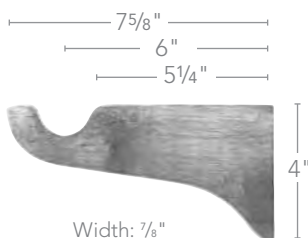

1 3/8" Accessories

Mahogany
083

Coffee
841

Hazelnut
827

Walnut
085

Estate Oak
820

White
025

Satin Gold
894

Unfinished
091

Mahogany
083

Coffee
841

Hazelnut
827

Walnut
085

Estate Oak
820

White
025

Satin Gold
894

Unfinished
091

Mahogany
083

Coffee
841

Hazelnut
827

Walnut
085

Estate Oak
820

White
025

Satin Gold
894

Unfinished
091