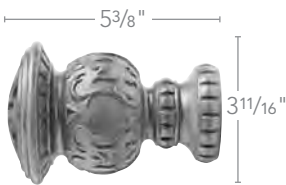

3" Accessories

				
Styles	Swivel Socket 59063 SHOWN IN MAHOGANY	Bracket - 4 1/2" 59033 SHOWN IN MAHOGANY	Bracket - 6" 59133 SHOWN IN MAHOGANY	Poles - Smooth & Fluted SHOWN IN MAHOGANY
Finishes	 Mahogany 083	 Mahogany 083	 Mahogany 083	 Mahogany 083
	 Coffee 841	 Coffee 841	 Coffee 841	 Coffee 841
	 Hazelnut 827	 Hazelnut 827	 Hazelnut 827	 Hazelnut 827
	 Walnut 085	 Walnut 085	 Walnut 085	 Walnut 085
	 Estate Oak 820	 Estate Oak 820	 Estate Oak 820	 Estate Oak 820
	 White 025	 White 025	 White 025	 White 025
	 Satin Gold 894	 Satin Gold 894	 Satin Gold 894	 Satin Gold 894
	 Unfinished 091	 Unfinished 091	 Unfinished 091	 Unfinished 091
	Size	 <p>10 1/2" (Length) 3 5/8" (Height) Recess Depth: 2 1/2"</p>	 <p>7 3/8" (Length) 4 1/2" (Length) 3" (Length) 4 15/16" (Height) Width: 1 1/8"</p>	 <p>8 7/8" (Length) 6" (Length) 4 1/2" (Length) 4 15/16" (Height) Width: 1 1/8"</p>

Bristol finial, rings and pole in
Coffee from the Classics collection

CLASSICS

2" Finials & Accessories

2" Finials

Styles	<p>Oakleaf 50947G SHOWN IN MAHOGANY</p>	<p>Charleston 46802 SHOWN IN MAHOGANY</p>	<p>Lacey 46804 SHOWN IN MAHOGANY</p>
Finishes	 Mahogany 083  Coffee 841  Hazelnut 827  Walnut 085  Estate Oak 820  White 025  Satin Gold 894	 Mahogany 083  Coffee 841  Hazelnut 827  Walnut 085  Estate Oak 820  White 025  Satin Gold 894	 Mahogany 083  Coffee 841  Hazelnut 827  Walnut 085  Estate Oak 820  White 025  Satin Gold 894
Size	 <p>5 1/4" W x 3 3/4" D x 3 3/4" H</p>	 <p>5 3/4" W x 4 1/4" D x 4 1/4" H</p>	 <p>4 7/8" W x 3 11/16" D x 3 11/16" H</p>

CLASSICS
2" Finials

Reign 46805
SHOWN IN MAHOGANY

Bristol 46810
SHOWN IN MAHOGANY

Chaucer 46807
SHOWN IN MAHOGANY

5³/₈" W x 3¹¹/₁₆" D x 3¹¹/₁₆" H

4³/₄" W x 3¹/₂" D x 3¹/₂" H

4³/₈" W x 3¹³/₁₆" D x 3¹³/₁₆" H

2" Finials