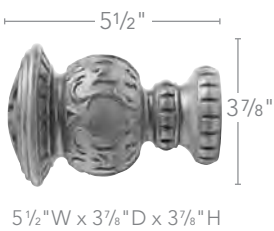

Bristol 56810
SHOWN IN MAHOGANY

Chaucer 56807
SHOWN IN MAHOGANY