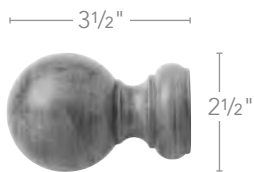

Sandblasted Black
800

Sandblasted Black
800

Sandblasted Black
800

3¹/₂" W x 2¹/₂" D x 2¹/₂" H

3/4" W x 2" D x 2" H

5¹/₄" W x 3³/₄" D x 3³/₄" H

1³/₈" W x 2¹⁵/₁₆" D x 2¹⁵/₁₆" H

1 3/8" & 2" Accessories

					
Styles	Bracket – 3 1/2" 1 3/8" 5603EG, 2" 5503EG SHOWN IN DARK CHOCOLATE	Bracket – 6" 1 3/8" 5614EG, 2" 5511EG SHOWN IN DARK CHOCOLATE	Swivel Socket 1 3/8" 5606E, 2" 5506EG SHOWN IN DARK CHOCOLATE	Poles – Smooth SHOWN IN DARK CHOCOLATE	
Finishes	1 3/8"	 Black 059	 Black 059	 Black 059	 Black 059
		 Dark Chocolate 825	 Dark Chocolate 825	 Dark Chocolate 825	 Dark Chocolate 825
2"	 Dark Chocolate 825	 Dark Chocolate 825	 Dark Chocolate 825	 Dark Chocolate 825	
	 Sandblasted Black 800	 Sandblasted Black 800	 Sandblasted Black 800	 Sandblasted Black 800	
Size	1 3/8"	 5 1/4" 3 1/2" 2 7/8" 3 3/4" Width: 7/8"	 7 5/8" 6" 5 1/4" 4" Width: 7/8"	 5" 1 3/4" Recess Depth: 1"	4' 56014G 6' 56016G 8' 56018G 12' 560112G
		2"	 5 5/8" 3 1/2" 2 1/2" 4 3/4" Width: 1"	 8" 6" 5" 4 3/4" Width: 1"	 7 1/4" 2 1/2" Recess Depth: 1 3/4"