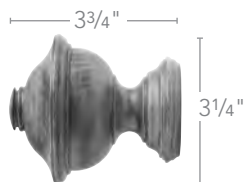

Satin Gold
 894

Unfinished
 091

Unfinished
 091

3³/₄" W x 3³/₄" D x 3¹/₄" H

3¹³/₁₆" W x 2³/₁₆" D x 2³/₁₆" H

3¹/₂" W x 2¹/₂" D x 2¹/₂" H

1 3/8" Finials

			
Styles	Ball 5608EG SHOWN IN MAHOGANY	Endcap 36808 SHOWN IN MAHOGANY	Rings (With Removable Clip 5602EG), (Eyelets Only 5602BB) SHOWN IN MAHOGANY
Finishes	 Mahogany 083  Coffee 841  Hazelnut 827  Walnut 085  Estate Oak 820  White 025  Satin Gold 894  Unfinished 091	 Mahogany 083  Coffee 841  Hazelnut 827  Walnut 085  Estate Oak 820  White 025  Satin Gold 894  Unfinished 091	 Mahogany 083  Coffee 841  Hazelnut 827  Walnut 085  Estate Oak 820  White 025  Satin Gold 894  Unfinished 091
Size	 <p>3 1/2" W x 2 1/2" D x 2 1/2" H</p>	 <p>3/4" W x 2" D x 2" H</p>	 <p>2 7/8" W x 1 7/8" H</p>