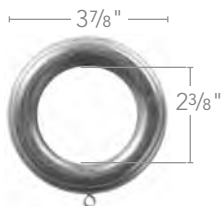

Satin Gold
894

Unfinished
091

Unfinished
091

Unfinished
091

Recess Depth: 1 3/4"

Smooth	Fluted
4' 55014G	4' 55004G
6' 55016G	6' 55006G
8' 55018G	8' 55008G
12' 550112G	12' 550012G

2" Accessories

				
Styles	Bracket – 3½" 5503EG SHOWN IN MAHOGANY	Bracket – 6" 5511EG SHOWN IN MAHOGANY	Double Bracket 5515 SHOWN IN MAHOGANY	Ceiling Mount Bracket 46850 SHOWN IN MAHOGANY
Finishes	 Mahogany 083	 Mahogany 083	 Mahogany 083	 Mahogany 083
	 Coffee 841	 Coffee 841	 Coffee 841	 Coffee 841
	 Hazelnut 827	 Hazelnut 827	 Hazelnut 827	 Hazelnut 827
	 Walnut 085	 Walnut 085	 Walnut 085	 Walnut 085
	 Estate Oak 820	 Estate Oak 820	 Estate Oak 820	 Estate Oak 820
	 White 025	 White 025	 White 025	 White 025
	 Satin Gold 894	 Satin Gold 894	 Satin Gold 894	 Satin Gold 894
	 Unfinished 091	 Unfinished 091	 Unfinished 091	 Unfinished 091
	Size	 <p>5⁵/₈" 3¹/₂" 2¹/₂" 4³/₄" Width: 1"</p>	 <p>8" 6" 5" 4³/₄" Width: 1"</p>	 <p>8" 6" 3" 2¹/₈" 4³/₄" Slot Width: ⁵/₈" Width: 1"</p>