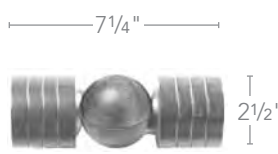

Satin Gold
894

Unfinished
091

Unfinished
091

Unfinished
091

Recess Depth: 1 3/4"

Smooth	Fluted
4' 55014G	4' 55004G
6' 55016G	6' 55006G
8' 55018G	8' 55008G
12' 550112G	12' 550012G

2" Accessories

				
Styles	Bracket – 3½" 5503EG SHOWN IN MAHOGANY	Bracket – 6" 5511EG SHOWN IN MAHOGANY	Double Bracket 5515 SHOWN IN MAHOGANY	Ceiling Mount Bracket 46850 SHOWN IN MAHOGANY
Finishes	 Mahogany 083	 Mahogany 083	 Mahogany 083	 Mahogany 083
	 Coffee 841	 Coffee 841	 Coffee 841	 Coffee 841
	 Hazelnut 827	 Hazelnut 827	 Hazelnut 827	 Hazelnut 827
	 Walnut 085	 Walnut 085	 Walnut 085	 Walnut 085
	 Estate Oak 820	 Estate Oak 820	 Estate Oak 820	 Estate Oak 820
	 White 025	 White 025	 White 025	 White 025
	 Satin Gold 894	 Satin Gold 894	 Satin Gold 894	 Satin Gold 894
	 Unfinished 091	 Unfinished 091	 Unfinished 091	 Unfinished 091
	Size	 <p>5⁵/₈" 3¹/₂" 2¹/₂" 4³/₄" Width: 1"</p>	 <p>8" 6" 5" 4³/₄" Width: 1"</p>	 <p>8" 6" 3" 2¹/₈" 4³/₄" Slot Width: ⁵/₈" Width: 1"</p>