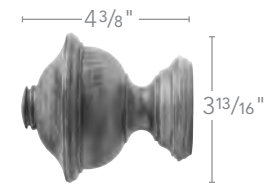

Bristol finial, rings and pole in
Coffee from the Classics collection

CLASSICS

2" Finials & Accessories

2" Finials

Styles	<p>Oakleaf 50947G SHOWN IN MAHOGANY</p>	<p>Charleston 46802 SHOWN IN MAHOGANY</p>	<p>Lacey 46804 SHOWN IN MAHOGANY</p>
Finishes	 Mahogany 083  Coffee 841  Hazelnut 827  Walnut 085  Estate Oak 820  White 025  Satin Gold 894	 Mahogany 083  Coffee 841  Hazelnut 827  Walnut 085  Estate Oak 820  White 025  Satin Gold 894	 Mahogany 083  Coffee 841  Hazelnut 827  Walnut 085  Estate Oak 820  White 025  Satin Gold 894
Size	 <p>5 1/4" W x 3 3/4" D x 3 3/4" H</p>	 <p>5 3/4" W x 4 1/4" D x 4 1/4" H</p>	 <p>4 7/8" W x 3 11/16" D x 3 11/16" H</p>

CLASSICS
2" Finials

Reign 46805
SHOWN IN MAHOGANY

Bristol 46810
SHOWN IN MAHOGANY

Chaucer 46807
SHOWN IN MAHOGANY

5³/₈" W x 3¹¹/₁₆" D x 3¹¹/₁₆" H

4³/₄" W x 3¹/₂" D x 3¹/₂" H

4³/₈" W x 3¹³/₁₆" D x 3¹³/₁₆" H

2" Finials

Styles	<p>Sherwood 5509EG SHOWN IN MAHOGANY</p>	<p>Ball 5508EG SHOWN IN MAHOGANY</p>	<p>Endcap 46808 SHOWN IN MAHOGANY</p>
Finishes	<ul style="list-style-type: none">  Mahogany 083  Coffee 841  Hazelnut 827  Walnut 085  Estate Oak 820  White 025  Satin Gold 894  Unfinished 091 	<ul style="list-style-type: none">  Mahogany 083  Coffee 841  Hazelnut 827  Walnut 085  Estate Oak 820  White 025  Satin Gold 894  Unfinished 091 	<ul style="list-style-type: none">  Mahogany 083  Coffee 841  Hazelnut 827  Walnut 085  Estate Oak 820  White 025  Satin Gold 894  Unfinished 091
Size	 <p>5"W x 3"D x 3"H</p>	 <p>5 1/4"W x 3 3/4"D x 3 3/4"H</p>	 <p>1 3/8"W x 2 15/16"D x 2 15/16"H</p>