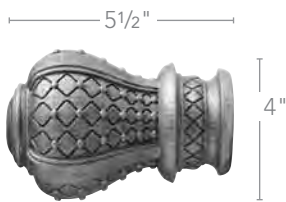

Kensington finial with decorative rings and pole in Tortoise from the Renaissance collection

RENAISSANCE
**Finials &
Accessories**

2" Finials

Styles	<p>Kensington 21040 SHOWN IN TORTOISE</p>	<p>Renaissance 21041 SHOWN IN TORTOISE</p>	<p>Armada 21042 SHOWN IN TORTOISE</p>
Finishes	 Mocca 834  Bronze 897  Burnished Copper 888  Tortoise 119  Golden Heirloom 880	 Mocca 834  Bronze 897  Burnished Copper 888  Tortoise 119  Golden Heirloom 880	 Mocca 834  Bronze 897  Burnished Copper 888  Tortoise 119  Golden Heirloom 880
Size	 <p>4 1/8" (width) 3 1/2" (height)</p> <p>4 1/8" W x 3 1/2" D x 3 1/2" H</p>	 <p>5" (width) 3 1/2" (height)</p> <p>5" W x 3 1/2" D x 3 1/2" H</p>	 <p>5 7/8" (width) 3 1/2" (height)</p> <p>5 7/8" W x 3 1/2" D x 3 1/2" H</p>

Burnished Copper
888

Tortoise
119

Golden Heirloom
880

5 1/2" W x 4" D x 4" H

5 1/8" W x 3 1/2" D x 3 1/2" H

1 3/4" W x 3 1/4" D x 3 1/4" H

Armada finial, pole and decorative rings
in Burnished Copper from the Renaissance collection