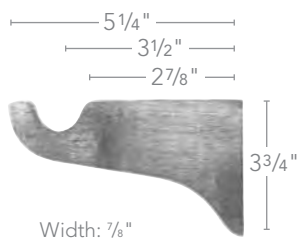

1 3/8" Accessories

Mahogany
083

Coffee
841

Hazelnut
827

Walnut
085

Estate Oak
820

White
025

Satin Gold
894

Unfinished
091

Mahogany
083

Coffee
841

Hazelnut
827

Walnut
085

Estate Oak
820

White
025

Satin Gold
894

Unfinished
091

Mahogany
083

Coffee
841

Hazelnut
827

Walnut
085

Estate Oak
820

White
025

Satin Gold
894

Unfinished
091