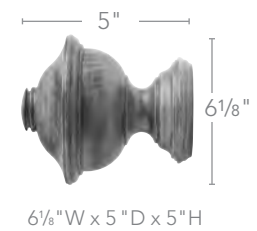

Bristol 56810
SHOWN IN MAHOGANY

Chaucer 56807
SHOWN IN MAHOGANY