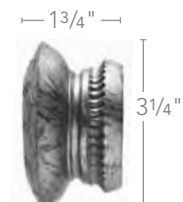

Burnished Copper
888

Tortoise
119

Golden Heirloom
880

5 1/2" W x 4" D x 4" H

5 1/8" W x 3 1/2" D x 3 1/2" H

1 3/4" W x 3 1/4" D x 3 1/4" H

Armada finial, pole and decorative rings
in Burnished Copper from the Renaissance collection