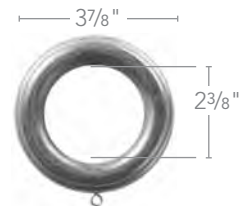

Sandblasted Black
800

Sandblasted Black
800

Sandblasted Black
800

3¹/₂" W x 2¹/₂" D x 2¹/₂" H

3/4" W x 2" D x 2" H

5¹/₄" W x 3³/₄" D x 3³/₄" H

1³/₈" W x 2¹⁵/₁₆" D x 2¹⁵/₁₆" H

1 3/8" & 2" Accessories

					
Styles	Bracket – 3 1/2" 1 3/8" 5603EG, 2" 5503EG SHOWN IN DARK CHOCOLATE	Bracket – 6" 1 3/8" 5614EG, 2" 5511EG SHOWN IN DARK CHOCOLATE	Swivel Socket 1 3/8" 5606E, 2" 5506EG SHOWN IN DARK CHOCOLATE	Poles – Smooth SHOWN IN DARK CHOCOLATE	
Finishes	1 3/8"	 Black 059	 Black 059	 Black 059	 Black 059
		 Dark Chocolate 825	 Dark Chocolate 825	 Dark Chocolate 825	 Dark Chocolate 825
2"	 Dark Chocolate 825	 Dark Chocolate 825	 Dark Chocolate 825	 Dark Chocolate 825	
	 Sandblasted Black 800	 Sandblasted Black 800	 Sandblasted Black 800	 Sandblasted Black 800	
Size	1 3/8"	 5 1/4" 3 1/2" 2 7/8" 3 3/4" Width: 7/8"	 7 5/8" 6" 5 1/4" 4" Width: 7/8"	 5" 1 3/4" Recess Depth: 1"	4' 56014G 6' 56016G 8' 56018G 12' 560112G
		2"	 5 5/8" 3 1/2" 2 1/2" 4 3/4" Width: 1"	 8" 6" 5" 4 3/4" Width: 1"	 7 1/4" 2 1/2" Recess Depth: 1 3/4"