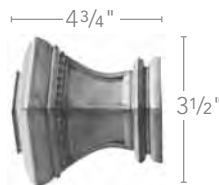

Bristol finial, rings and pole in
Coffee from the Classics collection

CLASSICS

2" Finials & Accessories

2" Finials

Styles	<p>Oakleaf 50947G SHOWN IN MAHOGANY</p>	<p>Charleston 46802 SHOWN IN MAHOGANY</p>	<p>Lacey 46804 SHOWN IN MAHOGANY</p>
Finishes	 Mahogany 083  Coffee 841  Hazelnut 827  Walnut 085  Estate Oak 820  White 025  Satin Gold 894	 Mahogany 083  Coffee 841  Hazelnut 827  Walnut 085  Estate Oak 820  White 025  Satin Gold 894	 Mahogany 083  Coffee 841  Hazelnut 827  Walnut 085  Estate Oak 820  White 025  Satin Gold 894
Size	 <p>5 1/4" W x 3 3/4" D x 3 3/4" H</p>	 <p>5 3/4" W x 4 1/4" D x 4 1/4" H</p>	 <p>4 7/8" W x 3 11/16" D x 3 11/16" H</p>

CLASSICS
2" Finials

Reign 46805
SHOWN IN MAHOGANY

Bristol 46810
SHOWN IN MAHOGANY

Chaucer 46807
SHOWN IN MAHOGANY

5³/₈" W x 3¹¹/₁₆" D x 3¹¹/₁₆" H

4³/₄" W x 3¹/₂" D x 3¹/₂" H

4³/₈" W x 3¹³/₁₆" D x 3¹³/₁₆" H

2" Finials