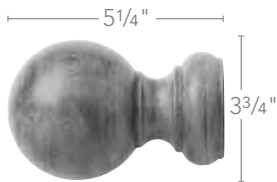

Sandblasted Black
800

Sandblasted Black
800

Sandblasted Black
800

3¹/₂" W x 2¹/₂" D x 2¹/₂" H

3/4" W x 2" D x 2" H

5¹/₄" W x 3³/₄" D x 3³/₄" H

1³/₈" W x 2¹⁵/₁₆" D x 2¹⁵/₁₆" H

1 3/8" & 2" Accessories

					
Styles	Bracket – 3 1/2" 1 3/8" 5603EG, 2" 5503EG SHOWN IN DARK CHOCOLATE	Bracket – 6" 1 3/8" 5614EG, 2" 5511EG SHOWN IN DARK CHOCOLATE	Swivel Socket 1 3/8" 5606E, 2" 5506EG SHOWN IN DARK CHOCOLATE	Poles – Smooth SHOWN IN DARK CHOCOLATE	
Finishes	1 3/8"	 Black 059	 Black 059	 Black 059	 Black 059
		 Dark Chocolate 825	 Dark Chocolate 825	 Dark Chocolate 825	 Dark Chocolate 825
2"	 Dark Chocolate 825	 Dark Chocolate 825	 Dark Chocolate 825	 Dark Chocolate 825	
	 Sandblasted Black 800	 Sandblasted Black 800	 Sandblasted Black 800	 Sandblasted Black 800	
Size	1 3/8"	 5 1/4" 3 1/2" 2 7/8" 3 3/4" Width: 7/8"	 7 5/8" 6" 5 1/4" 4" Width: 7/8"	 5" 1 3/4" Recess Depth: 1"	4' 56014G 6' 56016G 8' 56018G 12' 560112G
		2"	 5 5/8" 3 1/2" 2 1/2" 4 3/4" Width: 1"	 8" 6" 5" 4 3/4" Width: 1"	 7 1/4" 2 1/2" Recess Depth: 1 3/4"