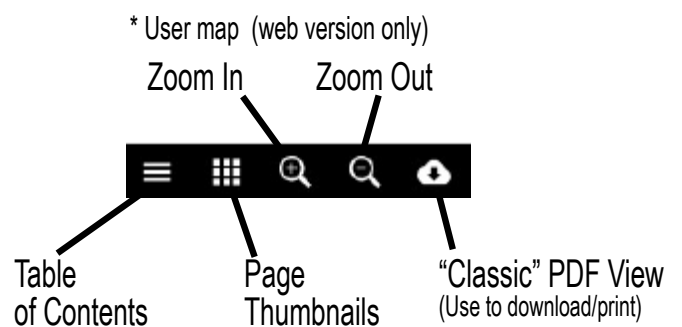

Motorization Pricing

INDEX	
Allure Transitional Shades	Page 2
Classic Collection Aluminum Blinds	Page 3
Genesis Roller Shades	Page 4
Genesis Roman Shades	Page 5
Interior Masterpieces Drapery Rods	Pages 6-9
Heartland Woods, Fidelis Composite Wood, & Wonderwood Faux Wood Blinds	Page 9
Interior Masterpieces Fabric Roman Shades	Page 10
Manh Truc Flat Roman Shades	Page 11
Parasol Cellular Shades	Page 12
Tenera Sheer Shadings	Page 13
Somfy Accessories	Page 14
Sahara Accessories	Page 15

* Use the Previous button to return to your previous view (web version only)

* Use the Index button to return to the Table of Contents

LAFAYETTE INTERIOR FASHIONS™

AMERICAN QUALITY CUSTOM | SINCE 1950

April 2024
Updated 9/5/24