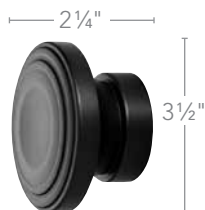

Antique Silver  
1831992

Satin Nickel  
1832002

Satin Nickel  
1831993

Gilded Bronze  
1832003

Gilded Bronze  
1831994

Brushed Bronze  
1832004

Brushed Bronze  
1831995

2 1/4" W x 3 1/2" H x 3 1/2" D