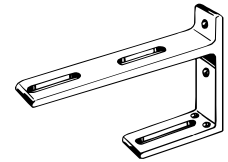

1 3/8" Traverse Accessories

1 3/8" Traverse Ring – Fluted SHOWN IN ANTIQUE SILVER	1 3/8" Traverse Ring – Smooth SHOWN IN SATIN NICKEL	1 3/8" Traverse Plain Slide SHOWN IN SATIN NICKEL	Double Bracket for Basic & Decorative Traverse Rods*
Black Bronze 1828950	Black Bronze 1828941	Black Bronze 1828959	Black 71132006
Venetian Bronze 1828948	Venetian Bronze 1828939	Venetian Bronze 1828957	Antique Brass 71132062
Dark Oiled Bronze (use Black Bronze rings)	Dark Oiled Bronze (use Black Bronze rings)	Dark Oiled Bronze (use Black Bronze rings)	Satin Nickel 71132012
Oil-Rubbed Bronze (use Black Bronze rings)	Oil-Rubbed Bronze (use Black Bronze rings)	Dark Oiled Bronze (use Black Bronze rings)	Satin Brass 71132110
Caramel Bronze 1828951	Caramel Bronze 1828942	Caramel Bronze 1828960	
Antique Silver 1828943	Antique Silver 1828934	Antique Silver 1828952	
Satin Nickel 1828944	Satin Nickel 1828935	Satin Nickel 1828953	Double Bracket for 2 Decorative Traverse Rods*
Gilded Bronze 1828945	Gilded Bronze 1828936	Gilded Bronze 1828954	Satin Brass 71134110
Brushed Bronze 1828946	Brushed Bronze 1828937	Brushed Bronze 1828955