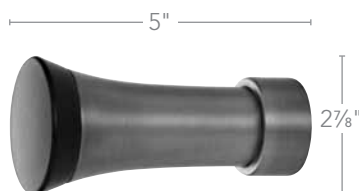

Brushed Bronze  
1831687

3 1/4" W x 2 7/8" H x 2 7/8" D

5" W x 2 7/8" H x 2 7/8" D

5 3/8" W x 2 1/2" H x 2 1/2" D

Shibuya finial, pole and brackets in Brushed Bronze