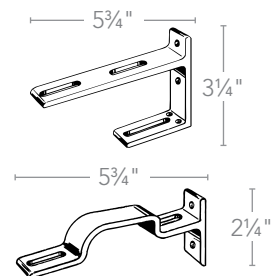

*Use with ceiling mount brackets, see Price List for more information.