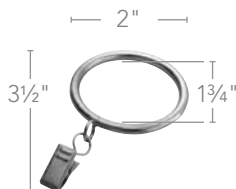

Brushed Bronze  
1832049

Brushed Bronze  
1832058

Brushed Bronze  
1831555

Inside Dimension: 1 3/4"  
Outside Dimension: 2"