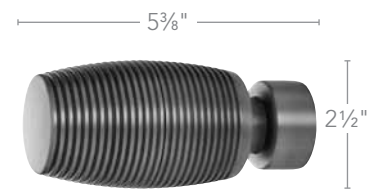

Brushed Bronze  
1831687

3 1/4" W x 2 7/8" H x 2 7/8" D

5" W x 2 7/8" H x 2 7/8" D

5 3/8" W x 2 1/2" H x 2 1/2" D

Shibuya finial, pole and brackets in Brushed Bronze