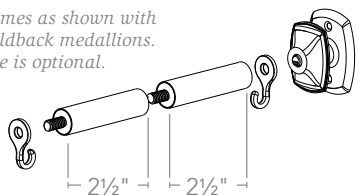

Size

3" Post Arm
Clearance: 2½" or 5"
Comes as shown with holdback medallions.
Use is optional.

3"W x 3"H x ½"D